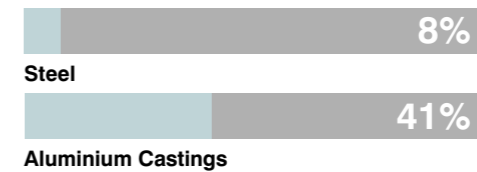

Recycled Content

Contains up to 49% of Recycled Material

Recyclability

The range is 99% recyclable

99%

Environmental information for this range has been based on MK30. For more detail please refer to individual EPA sheets.