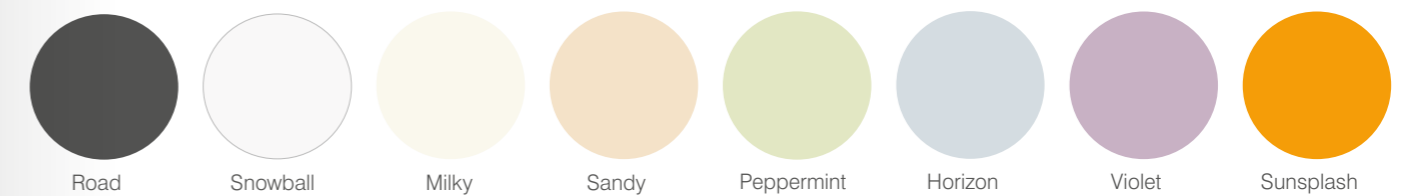

1. Plastics available in 8 different colours
2. Non-upholstered, upholstered seat and upholstered seat and back variants
3. Optional auto-return feature
4. Wide variety of base options
5. Felt glides

Good to know
Mork is a Plastic shell chair which has an optional seat pad. The chair offers seven distinct frames.

Please note: Features are model dependent, please refer to price list pages when specifying

Mork

Finish Options

- Plastic shell finishes available in Road, Snowball, Milky, Sandy, Peppermint, Horizon, Violet and Sunsplash.
- Button finishes available in Road, Snowball, Milky, Sandy, Peppermint, Horizon, Violet and Sunsplash.
- Frame available in Polished Chrome*
- Base finishes available in Polished Aluminium*
- Wood finishes available in Oak, Natural or Walnut*
- Mork can be upholstered in a broad range of contract upholstery fabrics and vinyls from The Senator Group standard upholstered collection

Shell Finishes

Button Finishes

Wood Frame Finishes

Metal Frame Finishes

Colour images above are for reference only. Please verify with actual colour sample.

Mork

standard & optional features/finishes

- Standard feature
- Not available