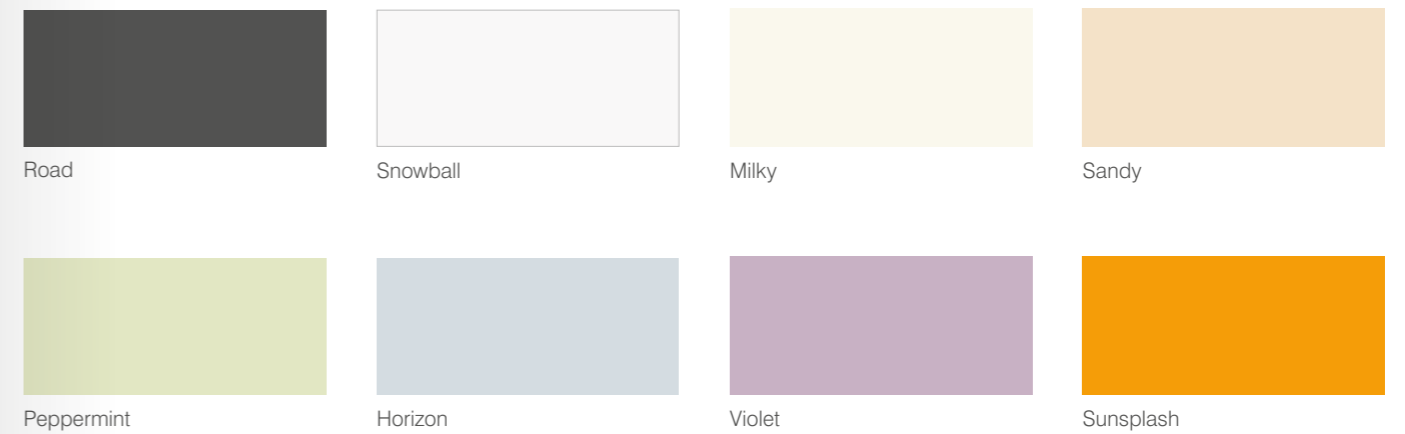

1. Plastics available in 8 different colours
2. Non-upholstered, upholstered seat and upholstered seat and back variants
3. Optional auto-return feature
4. Wide variety of base options
5. Felt glides

Good to know
Mork is a Plastic shell chair which has an optional seat pad. The chair offers seven distinct frames.

Please note: Features are model dependent, please refer to price list pages when specifying

Mork

Finish Options

- Plastic shell finishes available in Road, Snowball, Milky, Sandy, Peppermint, Horizon, Violet and Sunsplash.
- Button finishes available in Road, Snowball, Milky, Sandy, Peppermint, Horizon, Violet and Sunsplash.
- Frame available in Polished Chrome*
- Base finishes available in Polished Aluminium*
- Wood finishes available in Oak, Natural or Walnut*
- Mork can be upholstered in a broad range of contract upholstery fabrics and vinyls from The Senator Group standard upholstered collection

Shell Finishes

Button Finishes

Wood Frame Finishes

Metal Frame Finishes

Colour images above are for reference only. Please verify with actual colour sample.

Mork

standard & optional features/finishes

- Standard feature
- Not available