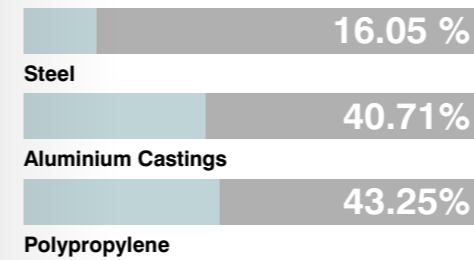

Recycled Content

Contains up to 49% of Recycled Material

Recyclability

The range is 99% recyclable

99%

Environmental information for this range has been based on MK30. For more detail please refer to individual EPA sheets.