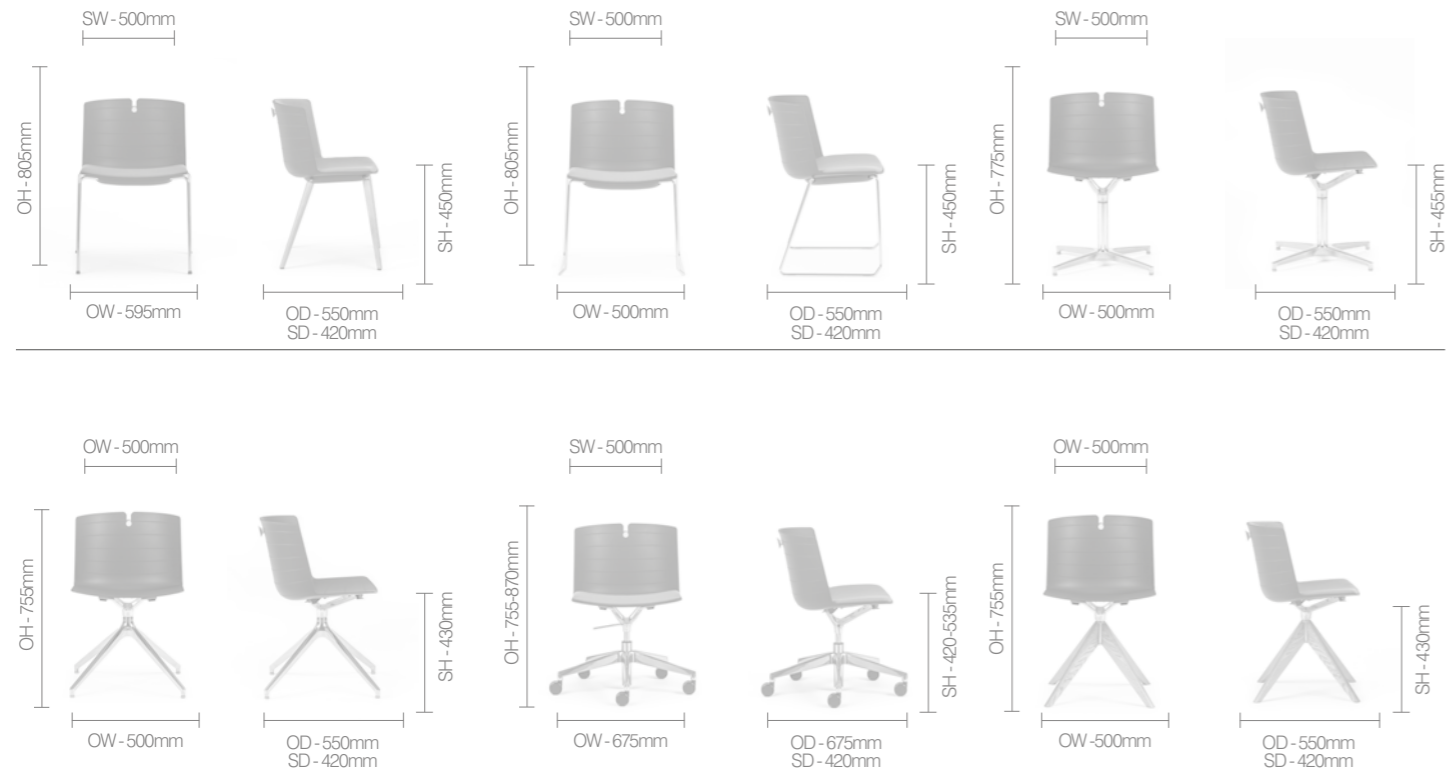

www.genesys-uk.com
sales@genesys-uk.com
0800-122-3319

Mork

Dimensions

OH-Overall Height OD-Overall Depth OW-Overall Width AH-Arm Height BH-Back Height SH-Seat Height SW-Seat Width SD-Seat Depth

At a glance

1. Plastics available in 8 different colours
2. Non-upholstered, upholstered seat and upholstered seat and back variants
3. Optional auto-return feature
4. Wide variety of base options
5. Felt glides

Good to know
Mork is a Plastic shell chair which has an optional seat pad. The chair offers seven distinct frames.