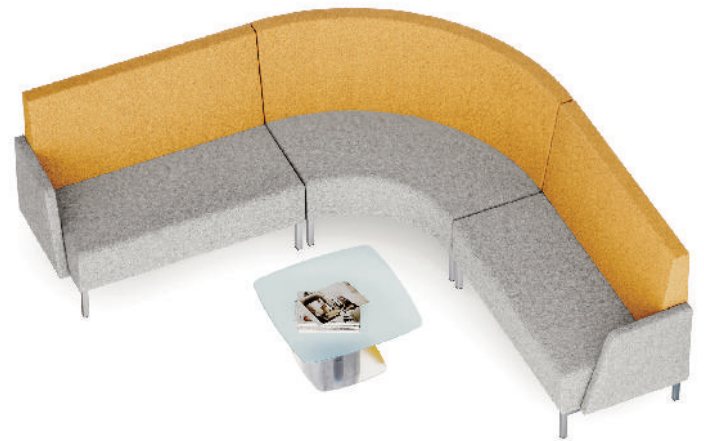

OPEN Modular Soft Seating

PRODUCT FEATURES

FRAME CONSTRUCTION

FSC® Certified plywood. Furniture grade fibreboard.

FOAM

Combustion Modified High Resilience (CMHR) foam.

TABLE FEATURES

METAL LEGS

Steel leg frame with 30mm square box Finish: Black (RAL9011)

WOODEN LEGS

Beech.
Finish: Oak

OPTIONS

METAL LEG FINISHES

White painted legs (RAL9016)
Satin silver legs
Chrome legs

WOODEN LEG FINISHES

Oak wooden legs
Walnut wooden legs
Beech wooden legs

MODEL:	OPN-80	OPN-120	OPN-180	OPN-IN60	OPN-IN90
Overall Depth	700	700	700	740	820
Overall Width	800	1200	4800	1200	1670
Overall Height	450	450	450	450	450
Seat Height	450	450	450	450	450
Seat Depth	700	700	700	700	700

MODEL:	OPN-80LB	OPN-120LB	OPN-180LB	OPN-EX60LB	OPN-EX90LB	OPN-IN60LB	OPN-IN90LB
Overall Depth	700	700	700	740	820	740	820
Overall Width	800	1200	1800	1200	1670	1200	1670
Overall Height	1000	1000	1000	1000	1000	1000	1000
Seat Height	450	450	450	450	450	450	450
Seat Depth	530	530	530	530	530	530	530