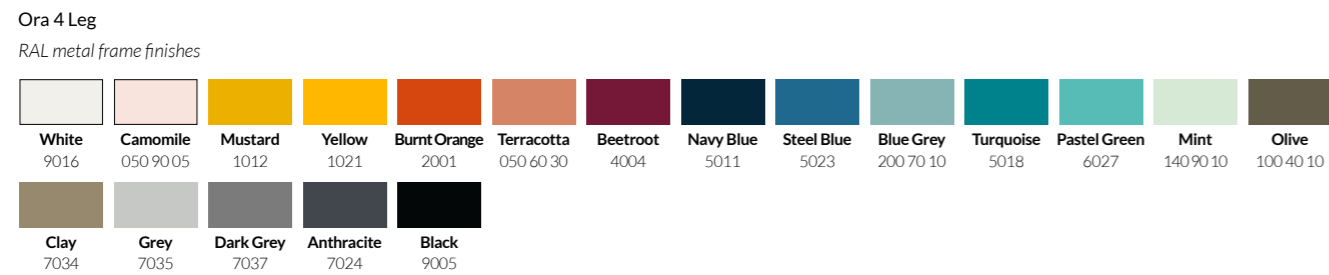

- 1 2 3 4

Select Seat Shell: Upholstered or Polypropylene seat

- 1 2 3 4

Select Frame:

- 1 2 3 4

Select Frame Finish: Choose from selected frame finishes

- 1 2 3 4

Select Fabric: (if applicable) Available in fabric bands B-I

FINISH	ORDER CODE	FINISH	ORDER CODE	FINISH	ORDER CODE	FINISH	ORDER CODE
<b>RAL Frame</b>							
White	ORC.4L1.PWH	White	ORC.S4S.BK.PWH	White	ORC.S4C.PWH	White	ORC.4W1.PWH
Clay	ORC.4L1.PCY	Clay	ORC.S4S.BK.PCY	Clay	ORC.S4C.PCY	Clay	ORC.4W1.PCY
Black	ORC.4L1.PBK	Black	ORC.S4S.BK.PBK	Black	ORC.S4C.PBK	Black	ORC.4W1.PBK