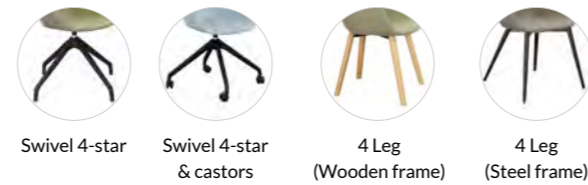

# ORA

---

Organically shaped, this compact meeting chair is both lightweight and comfortable. With a timeless form and the option of steel or timber frames. Ora is an easy way to introduce elegance into your workspace.

## FEATURES

---

- Compact design
- Upholstered or polypropylene seats
- Wide choice of frame finishes available
- Castors for mobility on specific bases

**STEPS TO SPECIFY**

Follow our guide and customise our products to suit your space

- 1 2 3 4

Select Seat Shell: Upholstered or Polypropylene seat

- 1 2 3 4

Select Frame:

- 1 2 3 4

Select Frame Finish: Choose from selected frame finishes

- 1 2 3 4

Select Fabric: (if applicable) Available in fabric bands B-I