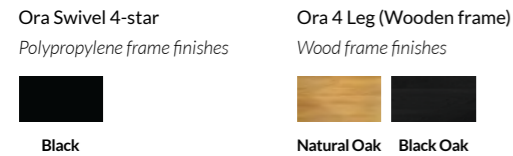

- 1 2 3 4

Select Seat Shell: Upholstered or Polypropylene seat

- 1 2 3 4

Select Frame:

- 1 2 3 4

Select Frame Finish: Choose from selected frame finishes

- 1 2 3 4

Select Fabric: (if applicable) Available in fabric bands B-I

FINISH	ORDER CODE	FINISH	ORDER CODE	FINISH	ORDER CODE	FINISH	ORDER CODE
<b>RAL Frame</b>							
White	ORC.4L1.PWH	White	ORC.S4S.BK.PWH	White	ORC.S4C.PWH	White	ORC.4W1.PWH
Clay	ORC.4L1.PCY	Clay	ORC.S4S.BK.PCY	Clay	ORC.S4C.PCY	Clay	ORC.4W1.PCY
Black	ORC.4L1.PBK	Black	ORC.S4S.BK.PBK	Black	ORC.S4C.PBK	Black	ORC.4W1.PBK