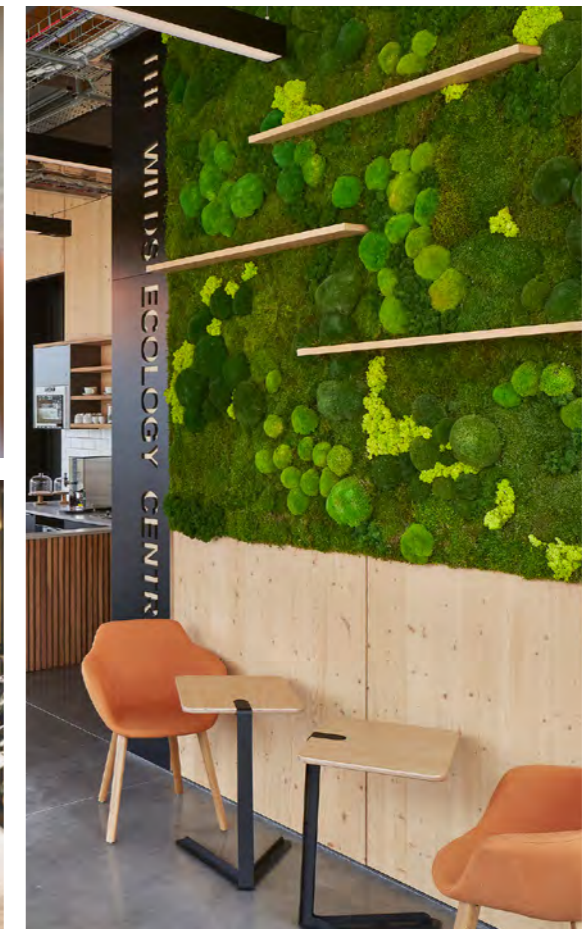

FEATURES

- Compact design
- Upholstered or polypropylene seats
- Wide choice of frame finishes available
- Castors for mobility on specific bases