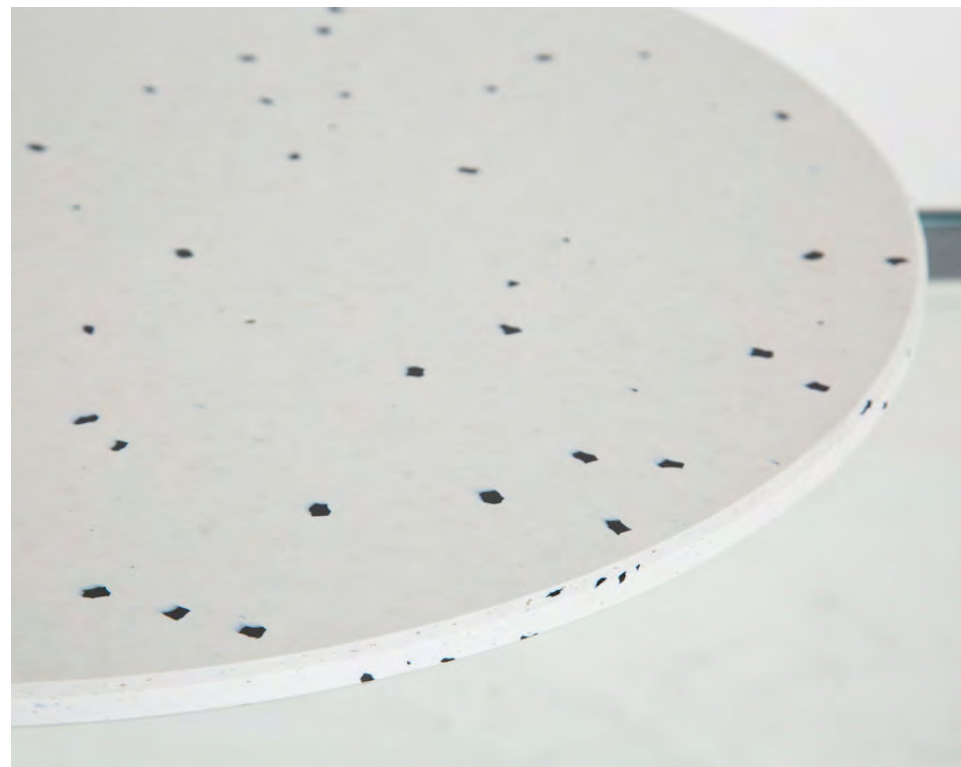

ORBIT

FEATURES

Mid Century T-frame design

Surfaces made from recycled plastic (400mm and 800 mm) or toughened glass (800mm)

Four designs available to pair together or offset to suit interior schemes

Black frame finish

STEPS TO SPECIFY

Follow our guide and customise our products to suit your space

1 2

Select Frame Finish: Available in Black only.

RAL metal frame finish

Black

1 2

Select Table Finish: Only available in the selected finishes.

Lower Table Top finish

Recycled Plastic

Clear Glass

Timeless Duo

Reverse Timeless duo

White Lollipop

Greycious

Upper Table Top finish

Recycled Plastic

Timeless Duo

Reverse Timeless duo

White Lollipop

Greycious

Orbit Table

width 810, depth 810, height 435, lower table height 305 mm

DESCRIPTION	ORDER CODE
Lower Glass table top	OBL.BK
Lower Recycled Plastic table top	OBL.BK