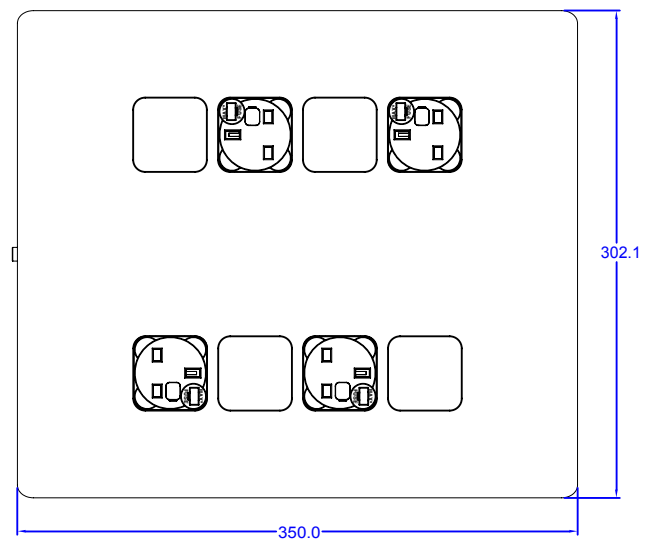

Unit Dimensions

*All measurements are in millimeters