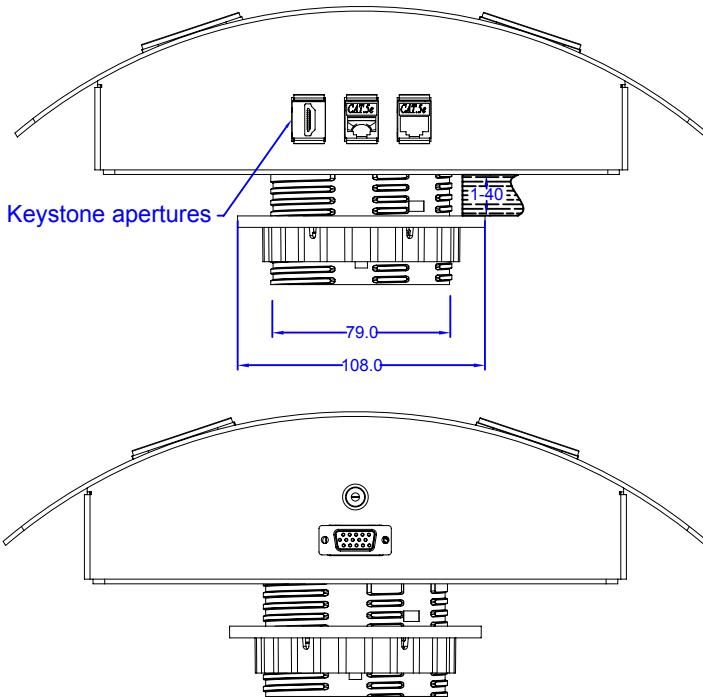

As standard PAGODA is supplied with 2 x 4 gang POWERUNITS for power outlets and 3 keystone apertures (for data/AV outlets) and VGA and Audio in each end of the unit respectively. Blank ends are available if data and/or AV are not required.

Common Modular Components*

*See website for more

Keystone components

*See website for more

Technical details

*Blank ends are also available

Cutout Dimensions

Features

Configuration:

Power only / Data only / Combined (Power & Data/AV)
Internal segregation between Power and Data/AV in combined PAGODA

Insulation:

Earthed steel casing with two self enclosed fire retardant ABS POWERUNITS.

Unit Dimensions

*All measurements are in millimeters