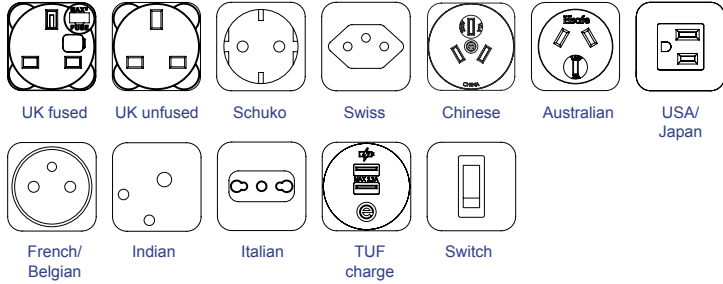

technical

Common Modular Components*

*See website for more