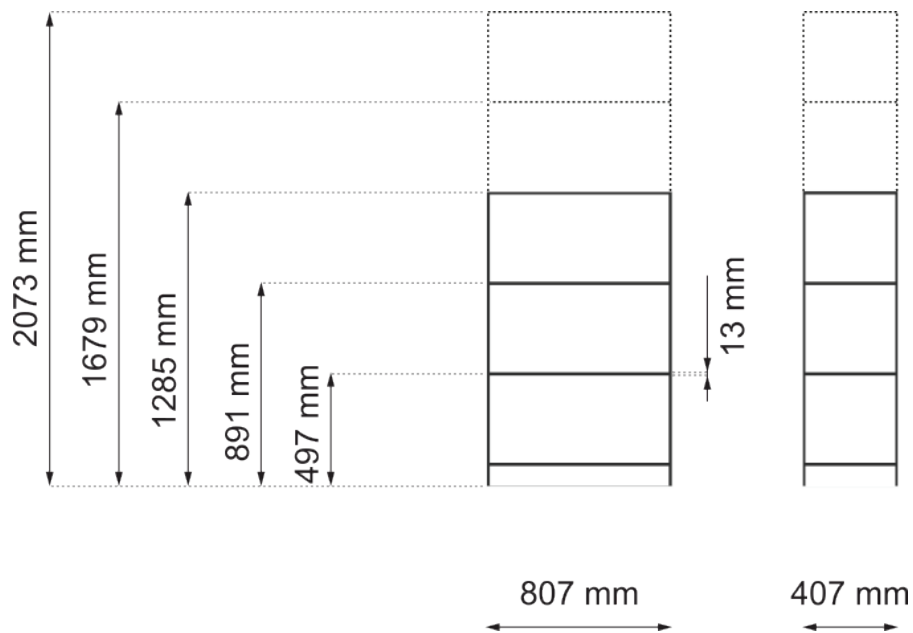

RAL Design
200 30 15

Dimensions

CALIFORNIA COOL

LONDON DESIGN