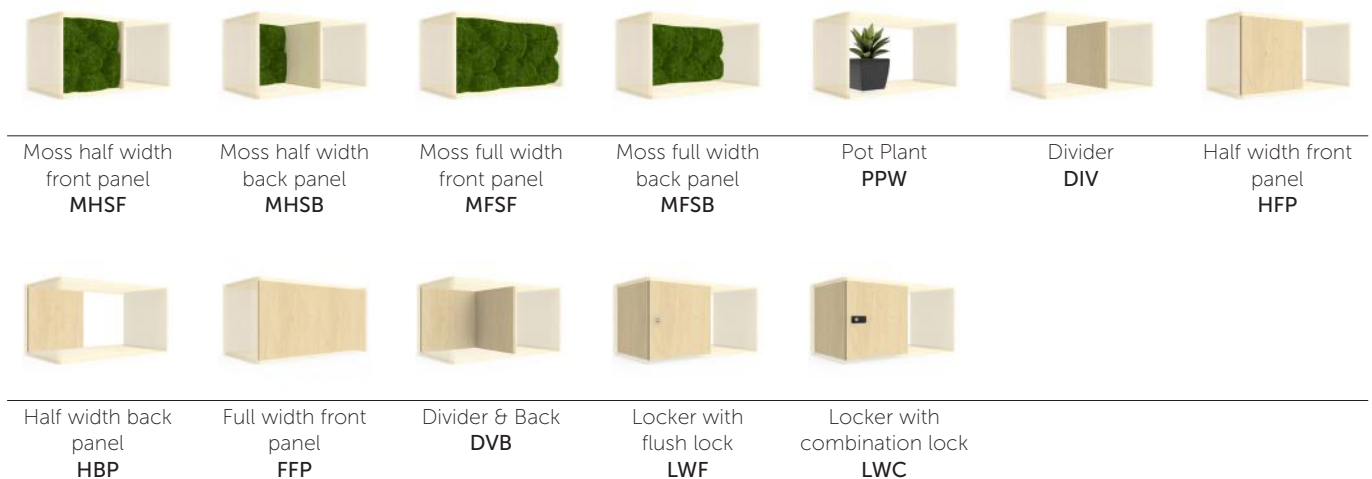

Palisades Wood

Spacestor®

Palisades Wood

A customizable and modular zone divider with a mid-century modernism style that gives flexibility to today's more transitory workforce.

Components

Accessories

Finishes

Base options

- **MFC 1:** Beech, Maple, Light grey, Oak 334, White, Oak 302
- **MFC 2:** Cream, Black, Titanium, Graphite, Walnut, Cherry, Ash
- **MFC 3:** Driftwood, Cordoba Olive, Jackson Pine, Gloss
White, White Drywipe, Swisskrono Collection
- **MFC 4:** Perfectsense Collection
- **Laminates 1:** Polyray Collection
- **Laminates 2:** Formica Collection
- **Laminates 3:** Fenix Collection
- **Veneers 1:** White American Oak, Crown Steamed Beech,
Crown American Cherry, Crown Ash
- **Veneers 2:** Crown Maple, American Walnut

Example configurations

Dimensions

**CALIFORNIA COOL
LONDON DESIGN**