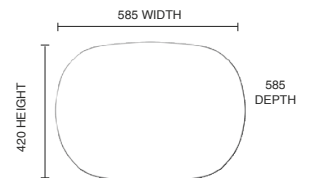

PHBSA
Phoebe Swivel Accent Chair Cream Boucle

Options	Code
Curved Sofa	PHBSF
Swivel Accent Chair	PHBSA
Footstool	PHBOT

Dimensions

Swivel Accent Chair

Sofa

Footstool

PHBSF
Phoebe Curved Sofa Cream Boucle Fabric