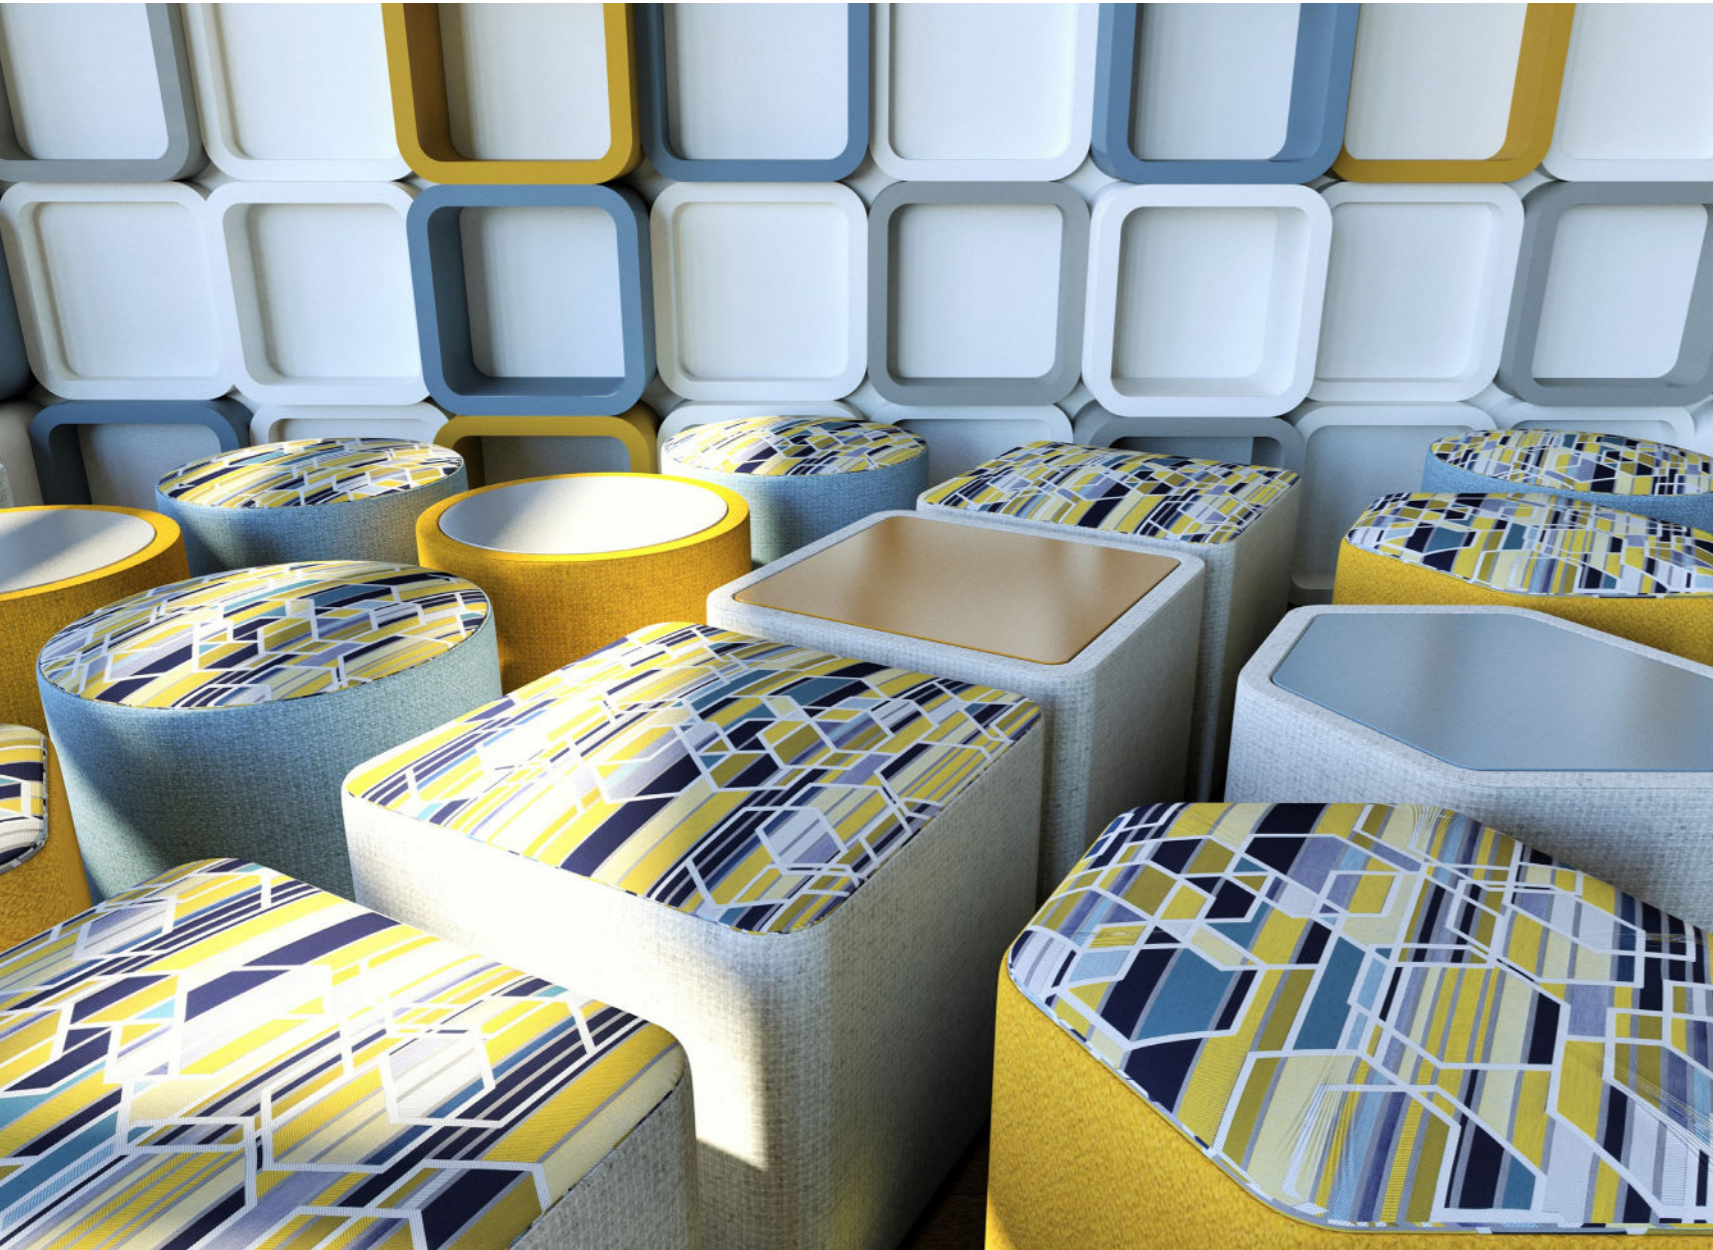

PIC N MIX

Looking for a simpler shaped stool then Pic 'n' Mix is for you. It comprises circle, square and hexagon shapes available as a stool or as a table. These are great for providing flexible seating alongside tables or other seating areas.

Pic N Mix Seating Collection					
Product image	Code	Description	Dimensions mm	Band 1	Band 2
	PIC 1	A single seat circular 400h stool.	W 450 x D 450 x H 400		
	PIC 2	A single seat hexagon 400h stool.	W 480 x D 450 x H 400		
	PIC 3	A single seat square 400h stool.	W 450 x D 450 x H 400		
	PIC 1T	A single seat circular 400h MFC table.	W 450 x D 450 x H 400		
	PIC 2T	A single seat hexagon 400h MFC table.	W 480 x D 450 x H 400		
	PIC 3T	A single seat square 400h MFC table.	W 450 x D 450 x H 400		