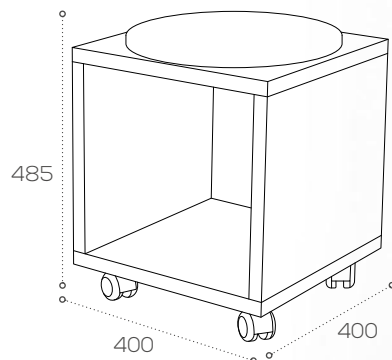

Platforms Box

Simple, Stylish & Useful

A flexible, fun, seating solution which can be used as an informal seat, tray table or storage space. Designed to work together in small clusters to provide a small touch down space or as part of larger configuration in a collaborative seating and meeting area.

Product Information

- Poplar Plywood box seating with casters
- Seat cushion as standard

Options

- Available in a wide range of fabrics, vinyls and leathers

Dimensions (mm)

Weight: 10kg

Wood