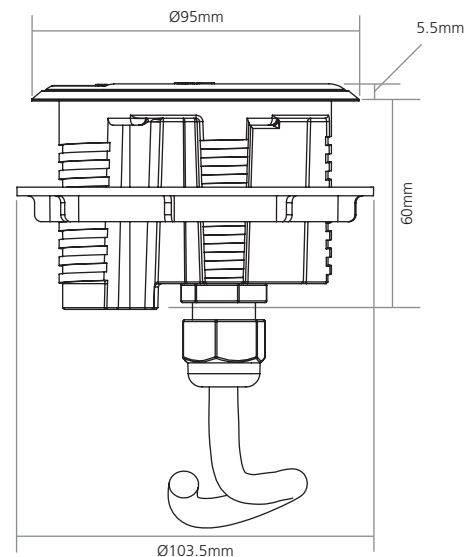

### Features

- Available with a choice of black, white and grey plastic fascia with matching surround
- A choice of UK or a range of international sockets
- Unit complies with BS 5733
- All standard options are supplied with a 1m mains lead to 3 pole connector
- Requires a separate mains lead if connected directly to a wall or floor socket
- Easy to retrofit, incorporates an under desk, hand tightened barrel nut to fix unit in place
- Fully integrated twin port Type A and C charger
- Designed to fit any desk thickness between 12mm and 42mm