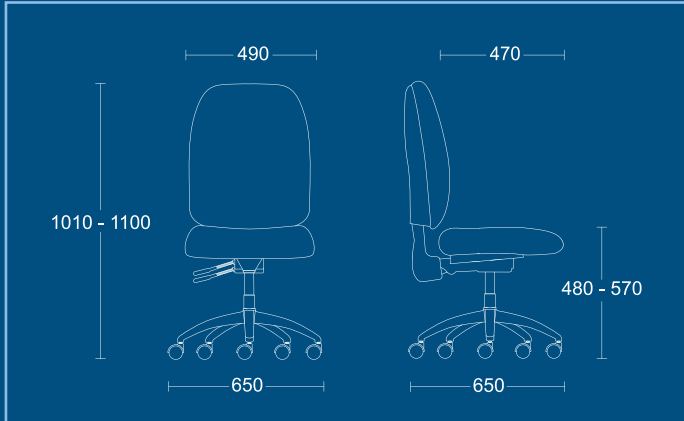

Optional Features

- Chrome base (CBK)
- Coccyx relief cut-out (CXC)
- Folding adjustable armrests (AAG)
- 190KG conversion (190C)

PPI(3)SS CBK

PPI(3)SS AAG / BLACK NYLON BASE

PPI(3)SS AAG / CHROME BASE

POSTURE PLUS

PPI(3)SS

High back posture chair.

DIMENSIONS

WIDTH 650mm
 DEPTH 650mm
 SEAT HEIGHT 480mm
 SEAT HEIGHT 570mm
 OVERALL HEIGHT 1010mm
 OVERALL HEIGHT 1100mm

PPI(3)SS AA

High back posture chair with height adjustable armrests.

DIMENSIONS

WIDTH 650mm
 DEPTH 650mm
 SEAT HEIGHT 480mm
 SEAT HEIGHT 570mm
 OVERALL HEIGHT 1010mm
 OVERALL HEIGHT 1100mm

PPI(3)SS-HR

High back posture chair with headrest.

DIMENSIONS

WIDTH 650mm
 DEPTH 650mm
 SEAT HEIGHT 480mm
 SEAT HEIGHT 570mm
 OVERALL HEIGHT 1170mm
 OVERALL HEIGHT 1260mm

POSTURE PLUS

PPI(3)SS-HR AA

High back posture chair with headrest and height adjustable armrests.

DIMENSIONS

WIDTH 650mm
 DEPTH 650mm
 SEAT HEIGHT 480mm
 SEAT HEIGHT 570mm
 OVERALL HEIGHT 1170mm
 OVERALL HEIGHT 1260mm