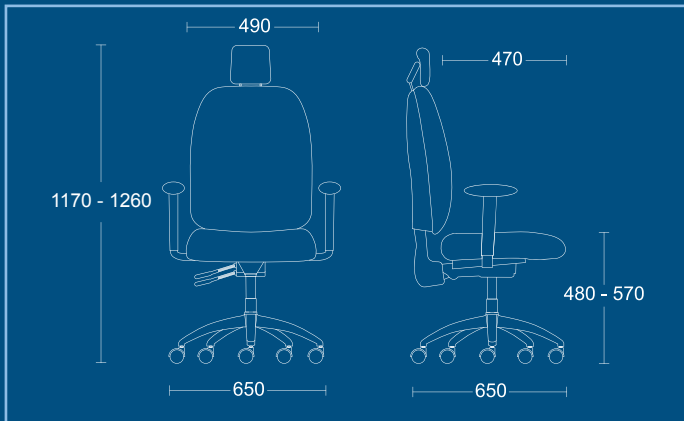

Optional Features

- Chrome base (CBK)
- Coccyx relief cut-out (CXC)
- Folding adjustable armrests (AAG)
- 190KG conversion (190C)

PPI(3)SS CBK

PPI(3)SS AAG / BLACK NYLON BASE

PPI(3)SS AAG / CHROME BASE

POSTURE PLUS

PPI(3)SS

High back posture chair.

DIMENSIONS

WIDTH 650mm
 DEPTH 650mm
 SEAT HEIGHT 480mm
 SEAT HEIGHT 570mm
 OVERALL HEIGHT 1010mm
 OVERALL HEIGHT 1100mm

PPI(3)SS AA

High back posture chair with height adjustable armrests.

DIMENSIONS

WIDTH 650mm
 DEPTH 650mm
 SEAT HEIGHT 480mm
 SEAT HEIGHT 570mm
 OVERALL HEIGHT 1010mm
 OVERALL HEIGHT 1100mm

PPI(3)SS-HR

High back posture chair with headrest.

DIMENSIONS

WIDTH 650mm
 DEPTH 650mm
 SEAT HEIGHT 480mm
 SEAT HEIGHT 570mm
 OVERALL HEIGHT 1170mm
 OVERALL HEIGHT 1260mm

POSTURE PLUS

PPI(3)SS-HR AA

High back posture chair with headrest and height adjustable armrests.

DIMENSIONS

WIDTH 650mm
 DEPTH 650mm
 SEAT HEIGHT 480mm
 SEAT HEIGHT 570mm
 OVERALL HEIGHT 1170mm
 OVERALL HEIGHT 1260mm