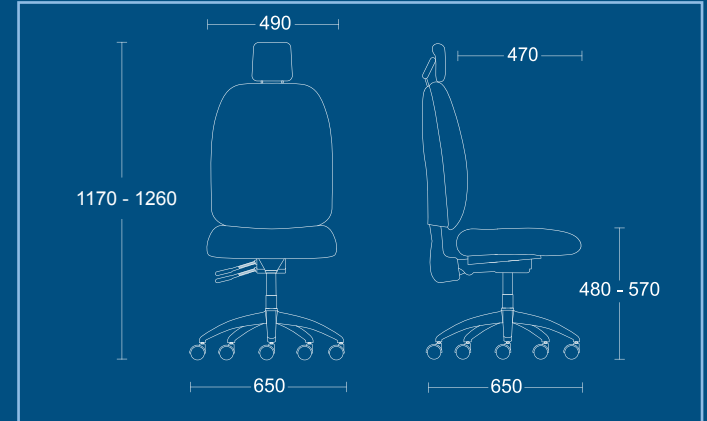

Optional Features

- Chrome base (CBK)
- Coccyx relief cut-out (CXC)
- Folding adjustable armrests (AAG)
- 190KG conversion (190C)

PPI(3)SS CBK

PPI(3)SS AAG / BLACK NYLON BASE

PPI(3)SS AAG / CHROME BASE

POSTURE PLUS

PPI(3)SS

High back posture chair.

DIMENSIONS

WIDTH 650mm
 DEPTH 650mm
 SEAT HEIGHT 480mm
 SEAT HEIGHT 570mm
 OVERALL HEIGHT 1010mm
 OVERALL HEIGHT 1100mm

PPI(3)SS AA

High back posture chair with height adjustable armrests.

DIMENSIONS

WIDTH 650mm
 DEPTH 650mm
 SEAT HEIGHT 480mm
 SEAT HEIGHT 570mm
 OVERALL HEIGHT 1010mm
 OVERALL HEIGHT 1100mm

PPI(3)SS-HR

High back posture chair with headrest.

DIMENSIONS

WIDTH 650mm
 DEPTH 650mm
 SEAT HEIGHT 480mm
 SEAT HEIGHT 570mm
 OVERALL HEIGHT 1170mm
 OVERALL HEIGHT 1260mm

POSTURE PLUS

PPI(3)SS-HR AA

High back posture chair with headrest and height adjustable armrests.

DIMENSIONS

WIDTH 650mm
 DEPTH 650mm
 SEAT HEIGHT 480mm
 SEAT HEIGHT 570mm
 OVERALL HEIGHT 1170mm
 OVERALL HEIGHT 1260mm