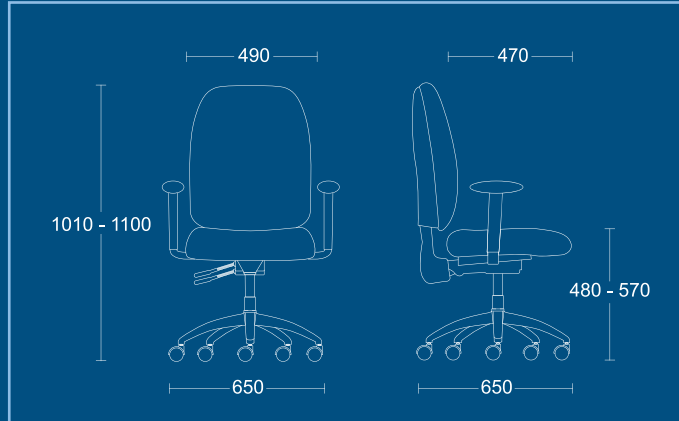

Optional Features

- Chrome base (CBK)
- Coccyx relief cut-out (CXC)
- Folding adjustable armrests (AAG)
- 190KG conversion (190C)

PPI(3)SS CBK

PPI(3)SS AAG / BLACK NYLON BASE

PPI(3)SS AAG / CHROME BASE

POSTURE PLUS

PPI(3)SS

High back posture chair.

DIMENSIONS

WIDTH 650mm
 DEPTH 650mm
 SEAT HEIGHT 480mm
 SEAT HEIGHT 570mm
 OVERALL HEIGHT 1010mm
 OVERALL HEIGHT 1100mm

PPI(3)SS AA

High back posture chair with height adjustable armrests.

DIMENSIONS

WIDTH 650mm
 DEPTH 650mm
 SEAT HEIGHT 480mm
 SEAT HEIGHT 570mm
 OVERALL HEIGHT 1010mm
 OVERALL HEIGHT 1100mm

PPI(3)SS-HR

High back posture chair with headrest.

DIMENSIONS

WIDTH 650mm
 DEPTH 650mm
 SEAT HEIGHT 480mm
 SEAT HEIGHT 570mm
 OVERALL HEIGHT 1170mm
 OVERALL HEIGHT 1260mm

POSTURE PLUS

PPI(3)SS-HR AA

High back posture chair with headrest and height adjustable armrests.

DIMENSIONS

WIDTH 650mm
 DEPTH 650mm
 SEAT HEIGHT 480mm
 SEAT HEIGHT 570mm
 OVERALL HEIGHT 1170mm
 OVERALL HEIGHT 1260mm