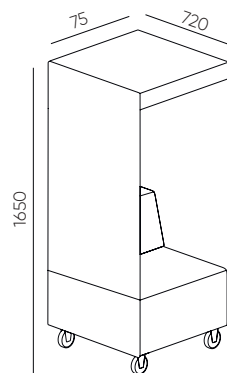

Fabrics from the Studio Design collection (SD symbol) - realisation deadline extended

DIMENSIONS in cm

QD PB

QD PB R

Base of QD PB	CODE	
Powder painted (colors according to the Bejot sampler)		●
Chromed		

Base of QD PB R		
The construction on 4 wheels. High-quality plastic wheels with grey non-marking thermoplastic rubber tread. Two wheels with a blocking option.		●

Mediaport		
Mediaport (black-B frame): 1 x 230V socket + 2 x USB charger	[type]2VCC	○
Mediaport (black-B frame): 2 x 230V socket	[type]2VV	○