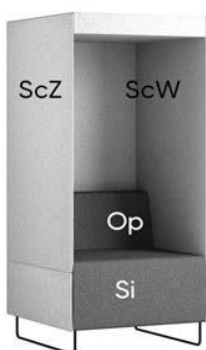

Base of QD PB R		
The construction on 4 wheels. High-quality plastic wheels with grey non-marking thermoplastic rubber tread. Two wheels with a blocking option.		●

Mediaport		
Mediaport (black-B frame): 1 x 230V socket + 2 x USB charger	[type]2VCC	○
Mediaport (black-B frame): 2 x 230V socket	[type]2VV	○

Upholstery options

● STANDARD ○ OPTION

first color of the fabric

ScW - internal walls
ScZ - external walls

second color of the fabric

Si - seat
Op - backrest

MEDIAPORT OPTIONS:

mediaports can be mounted in all seats; there are 2 socket types available: 1 x 230V + 2 x USB or 2 x 230V (white or black frames) /