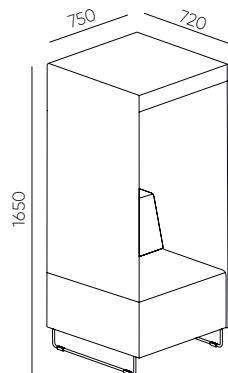

Fabrics from the Studio Design collection (SD symbol) - realisation deadline extended

DIMENSIONS in cm

QD PB

QD PB R

Base of QD PB	CODE	
Powder painted (colors according to the Bejot sampler)		●
Chromed		

Base of QD PB R		
The construction on 4 wheels. High-quality plastic wheels with grey non-marking thermoplastic rubber tread. Two wheels with a blocking option.		●

Mediaport		
Mediaport (black-B frame): 1 x 230V socket + 2 x USB charger	[type]2VCC	○
Mediaport (black-B frame): 2 x 230V socket	[type]2VV	○