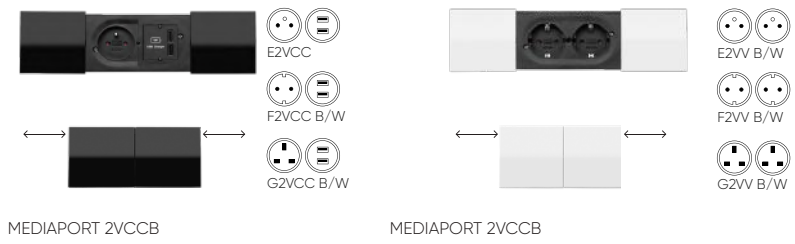

Base of QD PB R		
The construction on 4 wheels. High-quality plastic wheels with grey non-marking thermoplastic rubber tread. Two wheels with a blocking option.		●

Mediaport		
Mediaport (black-B frame): 1 x 230V socket + 2 x USB charger	[type]2VCC	○
Mediaport (black-B frame): 2 x 230V socket	[type]2VV	○

The type of electrification should be specified for media ports: type E - Poland, France / type F - Germany / type G - United Kingdom

Additional equipment		
LED lighting (powered by 8 x AAA batteries - not included)		

Upholstery options

● STANDARD ○ OPTION

first color of the fabric

ScW - internal walls
ScZ - external walls

second color of the fabric

Si - seat
Op - backrest

MEDIAPORT OPTIONS:

mediaports can be mounted in all seats; there are 2 socket types available: 1 x 230V + 2 x USB or 2 x 230V (white or black frames) /