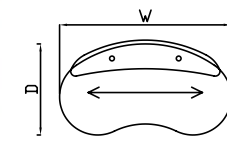

Kidney Reception Desk with Wooden Shelf

Code	Hand	W x D x H
QKR18	-	1800 x 950 x 725

Kidney Extension