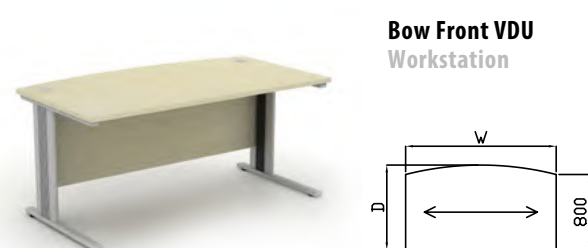

**Qudos Cable Managed Desking**

800mm Deep Desking

600mm Deep Desking

Conference Links

**VDU Workstation**

Code	Hand	W x D x H
<b>QVDU8</b>	-	800 x 800 x 725
<b>QVDU10</b>	-	1000 x 800 x 725
<b>QVDU12</b>	-	1200 x 800 x 725
<b>QVDU14</b>	-	1400 x 800 x 725
<b>QVDU16</b>	-	1600 x 800 x 725
<b>QVDU18</b>	-	1800 x 800 x 725