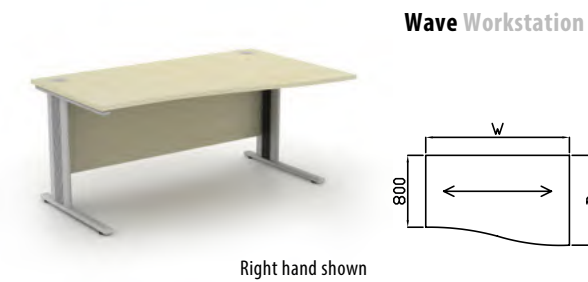

Double Wave Workstation

800mm Deep Desking

Wave Workstation

Code	Hand	W x D x H
QW10	L or R	1000 x 1000 x 725
QW12	L or R	1200 x 1000 x 725
QW14	L or R	1400 x 1000 x 725
QW16	L or R	1600 x 1000 x 725
QW18	L or R	1800 x 1000 x 725