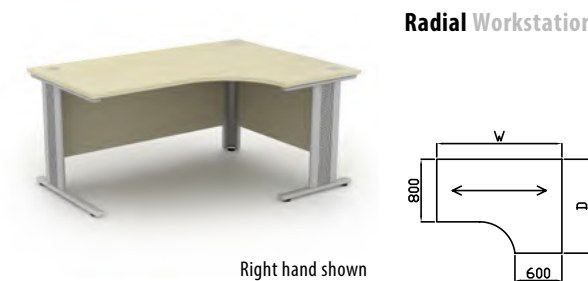

Eclipse Radial Workstation

Code	Hand	W x D x H
QSPW14	L or R	1400 x 1200 x 725
QSPW16	L or R	1600 x 1200 x 725
QSPW18	L or R	1800 x 1200 x 725