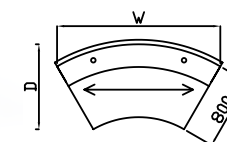

Radius Reception Desk with Wooden Shelf

Code	Hand	W x D x H
QER18	-	1800 x 937 x 725