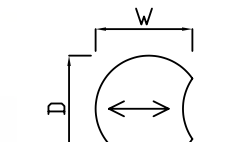

Code	W x D x H
QEXT8	739 x 800 x 725

Codes for trim finishes:
White (W), Silver (S), Black (BL), Graphite Grey (G)