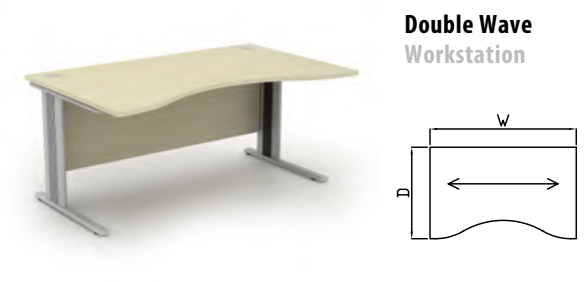

Radial Workstation

Code	Hand	W x D x H
QDW16	-	1600 x 1000 x 725
QDW18	-	1800 x 1000 x 725