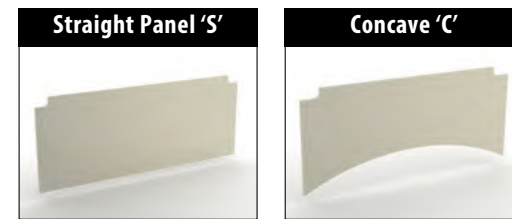

Modesty Panel Options

600mm Deep Desking

600mm Deep VDU Workstation

Code	Hand	W x D x H
QVDU8-6	-	800 x 600 x 725
QVDU10-6	-	1000 x 600 x 725
QVDU12-6	-	1200 x 600 x 725
QVDU14-6	-	1400 x 600 x 725
QVDU16-6	-	1600 x 600 x 725
QVDU18-6	-	1800 x 600 x 725

600mm Deep Wave Workstation

Right hand shown

Code	Hand	W x D x H
QW8-6	L or R	800 x 800 x 725
QW10-6	L or R	1000 x 800 x 725
QW12-6	L or R	1200 x 800 x 725
QW14-6	L or R	1400 x 800 x 725
QW16-6	L or R	1600 x 800 x 725
QW18-6	L or R	1800 x 800 x 725

600mm Deep Radial Workstation

Right hand shown

Code	Hand	W x D x H
QSPW12-66	L or R	1200 x 1000 x 725
QSPW14-66	L or R	1400 x 1000 x 725
QSPW16-66	L or R	1600 x 1000 x 725
QSPW18-66	L or R	1800 x 1000 x 725

600mm Deep Combination Radial Workstation

'Q' Handle right hand shown
Please specify handle option W, S, Q, X or M (e.g. QCOM16-66-Q)

Code	Hand	W x D x H
QCOM14-66	L or R	1400 x 1400 x 725
QCOM16-66	L or R	1600 x 1400 x 725
QCOM18-66	L or R	1800 x 1400 x 725

600mm Deep Universal Radial Workstation

Right hand shown

Code	Hand	W x D x H
QUN12-66	L or R	1200 x 1200 x 725
QUN14-66	L or R	1400 x 1400 x 725
QUN16-66	L or R	1600 x 1600 x 725
QUN18-66	L or R	1800 x 1800 x 725

Codes for board finishes:
Walnut (N), Canadian Maple (CM), Japanese Ash (J), Beech (B), Light Oak (LO), Silver (S), Grey (G), White (W), Santiago Cherry (SC), Stone Oak (SO), Black (BL), Anthracite (AN), Verade Oak (VO), Slate (ST), Nebraska Oak (NO), Natural (NA), Nordic (ND), Rustic (R)

For Combination Desks please specify handle design by adding a suffix shown below

W Handle (-W)	X Handle (-X)	S Handle (-S)	Q Handle (-Q)	M Handle (-M)
Trim colours available: Oak	Trim colours available: Silver (S)	Trim colours available: White (W), Silver (S), Black (BL), Grey (G)	Trim colours available: White (W), Silver (S), Black (BL), Grey (G)	Trim colours available: White (W), Silver (S), Black (BL)

Conference Links

Conference Link

Code	W x D x H
QCONL-6	800 x 800 x 725
QCONL	1000 x 1000 x 725

QCONL-6 for 600mm deep desking / QCONL for 800mm deep desking

Tear Drop Conference Link

Code	W x D x H
QTD-6	924 x 924 x 725
QTD	1232 x 1232 x 725

QTD-6 for 600mm deep desking / QTD for 800mm deep desking

90° 2 Way Radius Link

Code	W x D x H
QWRL-6	650 x 650 x 725
QWRL	850 x 850 x 725

QWRL-6 for 600mm deep desking / QWRL for 800mm deep desking

Conference Extension Link

Code	Grain	W x D x H
QCEL12FB	FB	1200 x 650 x 725
QCEL12LR	LR	1200 x 650 x 725
QCEL16FB	FB	1600 x 850 x 725
QCEL16LR	LR	1600 x 850 x 725

Radial Corner Extension Link

Code	W x D x H
QRCEL-6	850 x 850 x 725
QRCEL	1050 x 1050 x 725

Codes for trim finishes:
White (W), Silver (S), Black (BL), Graphite Grey (G)