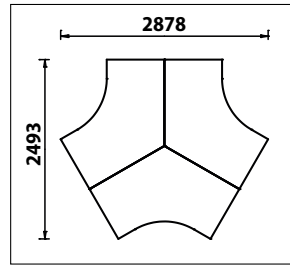

QSEG38
120° Segment Cluster