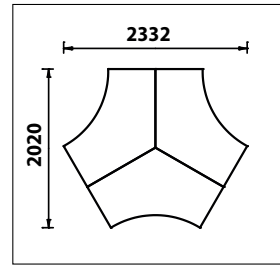

**Bow Front VDU Workstation**

Code	Hand	W x D x H
<b>QVDU16B</b>	-	1600 x 900 x 725
<b>QVDU18B</b>	-	1800 x 900 x 725

**Codes for board finishes:**  
Walnut (N), Canadian Maple (CM), Japanese Ash (J), Beech (B), Light Oak (LO), Silver (S), Grey (G), White (W), Santiago Cherry (SC), Stone Oak (SO), Black (BL), Anthracite (AN), Verade Oak (VO), Slate (ST), Nebraska Oak (NO), Natural (NA), Nordic (ND), Rustic (R)

Code	Hand	W x D x H
<b>QSPW14-88</b>	L or R	1400 x 1200 x 725
<b>QSPW16-88</b>	L or R	1600 x 1200 x 725
<b>QSPW18-88</b>	L or R	1800 x 1200 x 725

**Codes for trim finishes:**  
White (W), Silver (S), Black (BL), Graphite Grey (G)

**Universal Radial Workstation**

Code	Hand	W x D x H
<b>QUN14</b>	L or R	1400 x 1400 x 725
<b>QUN16</b>	L or R	1600 x 1600 x 725
<b>QUN18</b>	L or R	1800 x 1800 x 725

**Stealth Universal Radial Workstation**

Code	Hand	W x D x H
<b>QUNX16</b>	L or R	1600 x 1600 x 725
<b>QUNX18</b>	L or R	1800 x 1800 x 725

**Codes for trim finishes:**  
White (W), Silver (S), Black (BL), Graphite Grey (G)

**QSEG3**  
120° Segment Cluster