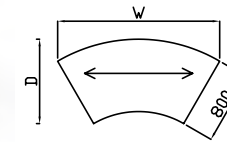

Reception Desking

Radius Workstation

Code	Hand	W x D x H
QE18	-	1800 x 937 x 725