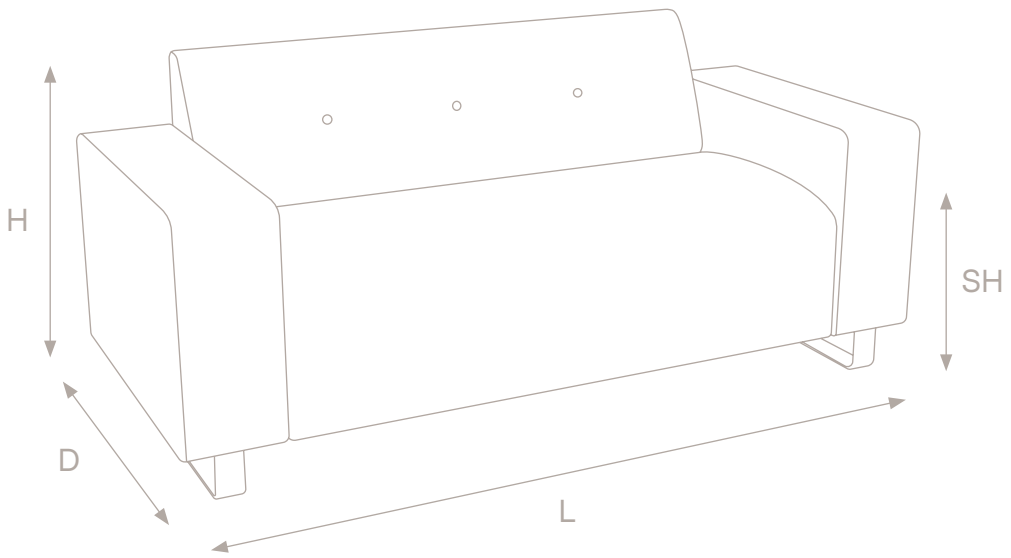

The Ralf Collection

Standard and Optional Extras

Beech legs

Oak legs

Walnut legs

Painted timber leg

White steelwork

Power

Porthole units can be placed in the arm

Leg Options

Product

		Dims	Band 1	Band 2	Band 3	Band 4	Band 5	Band 6	Band 7
Ralf 1 seat		L 1000 D 700 H 700 SH 420							
Ralf 2 seat		L 1600 D 700 H 700 SH 420							
Ralf 3 seat		L 2200 D 700 H 700 SH 420