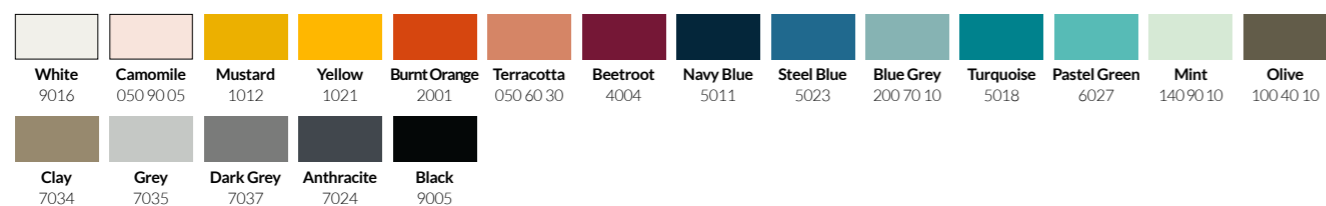

- 1
- 2
- 3
- 4
- 5
- 6

Select Frame Finish: RAL, Vintage or Raw Steel

**RAL metal frame finishes**

**Vintage metal frame finishes**

**Metal frame finishes**

- 1
- 2
- 3
- 4
- 5
- 6

Select Top Type and Finish: Cutline edge laminate or Sawn Oak