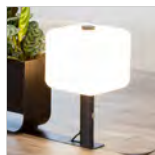

Magnetic Felt Screen
Available in Grey and Dark Grey

Mallet Light