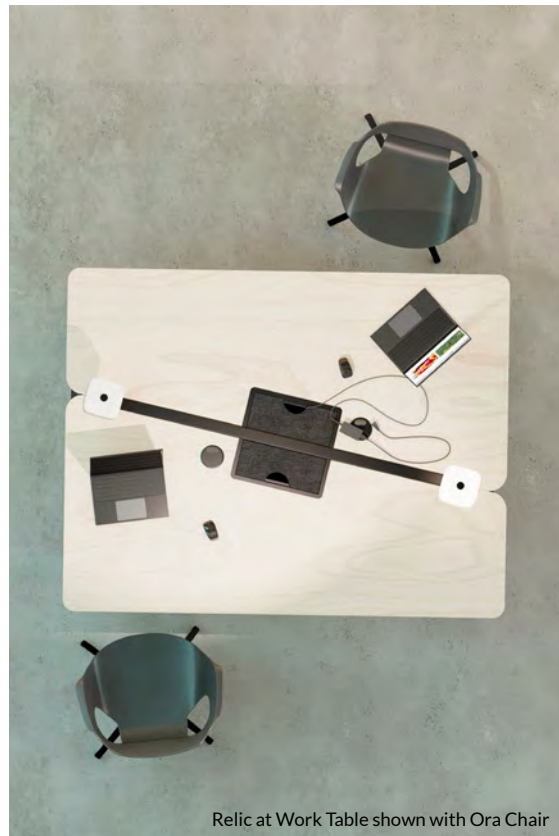

RELIC AT WORK

Relic at Work is a co-working system derived from our current Relic design. The unique wedge shape tops are designed to allow a generous work space with a compact footprint. Adjustment between a collaborative work space and private working can be achieved with the use of the additional, magnetically attached accessories. Adding a canopy and lighting will soften the environment, with an option to also specify biophilia

FEATURES

Multi-functional workspace for co-working or personal use

Optional castors for mobility

Large capacity power bank with 8 UK power sockets (4 per user). Ability to extend capacity

Offset seating positions

Overhead acoustic canopy

Hanging trays for storage or plants

Wedge-shaped tops to maximise space and minimise footprint

Magnetic accessories for re-positioning