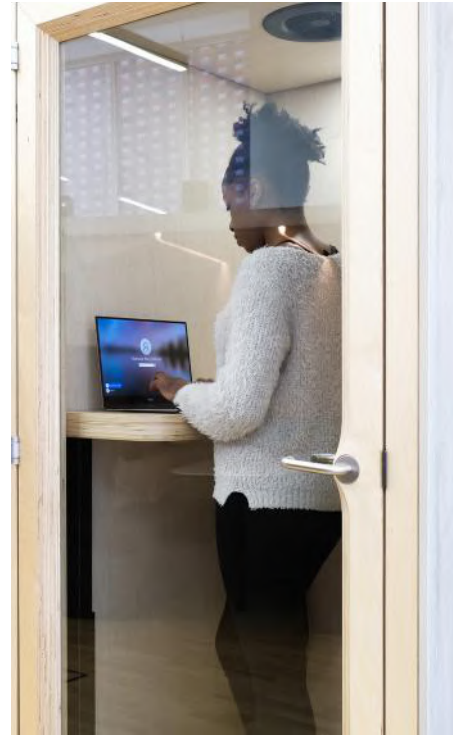

Spacestor.