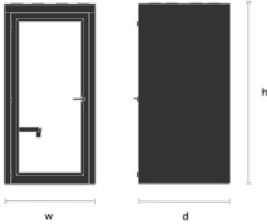

Variations

Wellness
PXP-SUS

Wellness Plus
PXP-SUP

Clad Style

MFC
M18

Plywood
P18

Working Position

Fixed Height Desk
FHD

Height-adjustable Desk
HAD

Accessories

Basic Power Socket

AV Options

DTEN ME All-in-One
DTM

Chromebase All-in-One
CRM

Supply Your Own Hardware
BYH

Dimensions