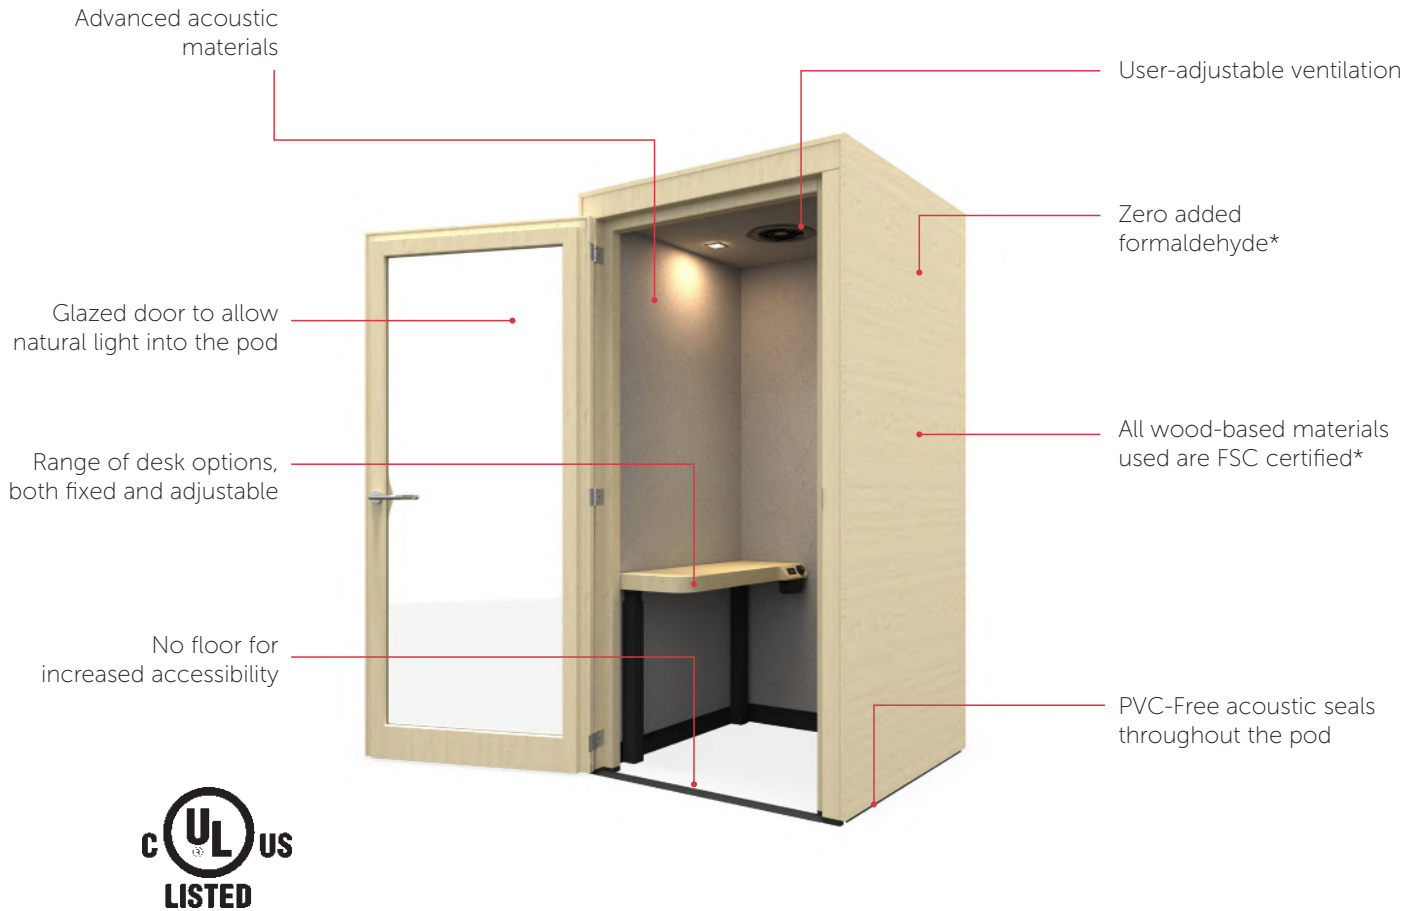

Key Features & Differences

*Only applies to Wellness Plus

Features	Wellness	Wellness Plus
All fixed wall and upholstery panels have Zero added formaldehyde		●
Strong steel frame construction with low environmental impact powder coating	●	●
RoHS standard electrical components	●	●
PVC-free acoustic seals throughout the pod	●	●
Water based finishes and lacquers	●	●
FSC Certified		●
99% Red List Free		●
Natural fabrics available for upholstery panels	●	●