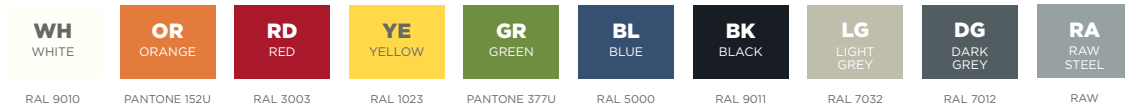

Product Finishes

METAL FRAME FINISHES