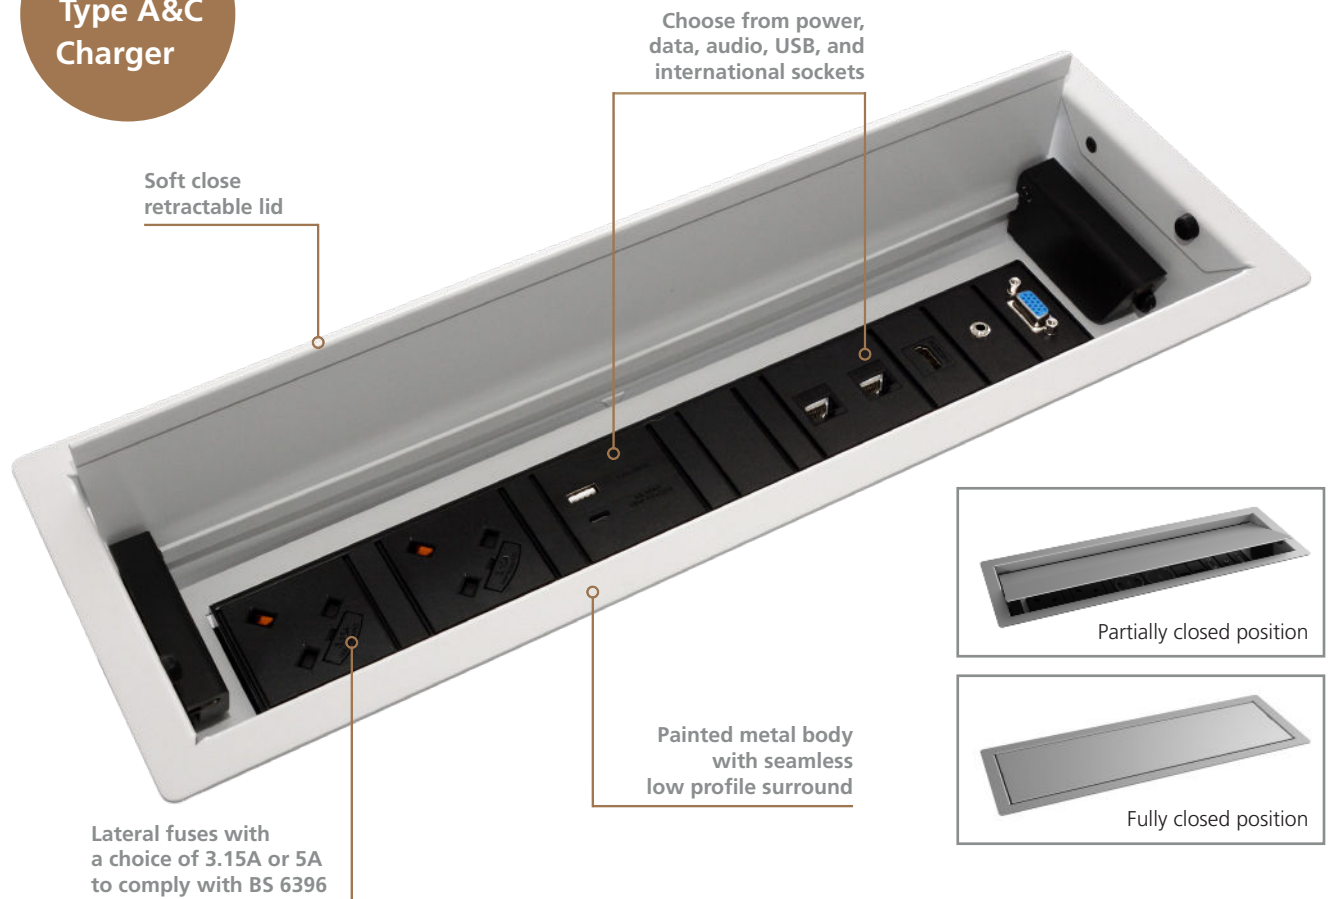

## Features

- Seamless low profile surround available in black, grey and white painted finish
- Available in two sizes; small is 341mm x 151mm (cut out size 328mm x 134mm) and large is 441mm x 151mm (cut out size 428mm x 134mm). A scaled cut out template is available on request
- Smooth action lid that retracts to allow access from both sides
- Fitting from above and locked into position using under desk fixings
- All UK power socket versions feature individual fuses
- Unit complies with BS 5733
- All standard options are supplied with a 1m mains lead to 3 pole connector
- All UK sockets feature integral fuses. Choice of 3.15A or 5A fuses are available to comply with BS 6396
- Designed to fit desk thicknesses ranging from 18mm to 35mm

# In Desk Power

UK Code	Schuko Code	Colour	Description
78050001	Please call	Black	2 x power, 1 x Twin port 5A USB charger, 1 x HDMI, 3m HDMI lead, 1m mains lead to 3 pole connector. Small, 341mm x 151mm
78050002	Please call	Grey	2 x power, 1 x Twin port 5A USB charger, 1 x HDMI, 3m HDMI lead, 1m mains lead to 3 pole connector. Small, 341mm x 151mm
78050003	Please call	White	2 x power, 1 x Twin port 5A USB charger, 1 x HDMI, 3m HDMI lead, 1m mains lead to 3 pole connector. Small, 341mm x 151mm
78050004	Please call	Black	2 x power, 1 x Twin port 5A USB charger, 2 C6 I/L, 1 x HDMI, 1 x VGA, 1 x mini jack, 3m A/V and Data leads, 1m mains lead to 3 pole connector. Large, 441mm x 151mm
78050005	Please call	Grey	2 x power, 1 x Twin port 5A USB charger, 2 C6 I/L, 1 x HDMI, 1 x VGA, 1 x mini jack, 3m A/V and Data leads, 1m mains lead to 3 pole connector. Large, 441mm x 151mm
78050006	Please call	White	2 x power, 1 x Twin port 5A USB charger, 2 C6 I/L, 1 x HDMI, 1 x VGA, 1 x mini jack, 3m A/V and Data leads, 1m mains lead to 3 pole connector. Large, 441mm x 151mm