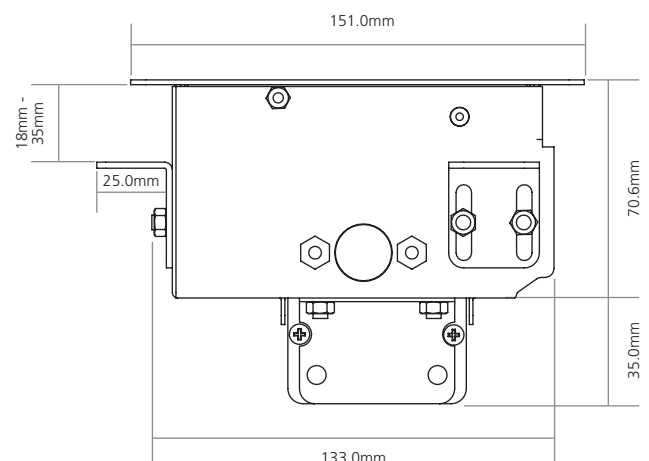

## Features

- Seamless low profile surround available in black, grey and white painted finish
- Available in two sizes; small is 341mm x 151mm (cut out size 328mm x 134mm) and large is 441mm x 151mm (cut out size 428mm x 134mm). A scaled cut out template is available on request
- Smooth action lid that retracts to allow access from both sides
- Fitting from above and locked into position using under desk fixings
- All UK power socket versions feature individual fuses
- Unit complies with BS 5733
- All standard options are supplied with a 1m mains lead to 3 pole connector
- All UK sockets feature integral fuses. Choice of 3.15A or 5A fuses are available to comply with BS 6396
- Designed to fit desk thicknesses ranging from 18mm to 35mm

# In Desk Power

UK Code	Schuko Code	Colour	Description
78050001	Please call	Black	2 x power, 1 x Twin port 5A USB charger, 1 x HDMI, 3m HDMI lead, 1m mains lead to 3 pole connector. Small, 341mm x 151mm
78050002	Please call	Grey	2 x power, 1 x Twin port 5A USB charger, 1 x HDMI, 3m HDMI lead, 1m mains lead to 3 pole connector. Small, 341mm x 151mm
78050003	Please call	White	2 x power, 1 x Twin port 5A USB charger, 1 x HDMI, 3m HDMI lead, 1m mains lead to 3 pole connector. Small, 341mm x 151mm
78050004	Please call	Black	2 x power, 1 x Twin port 5A USB charger, 2 C6 I/L, 1 x HDMI, 1 x VGA, 1 x mini jack, 3m A/V and Data leads, 1m mains lead to 3 pole connector. Large, 441mm x 151mm
78050005	Please call	Grey	2 x power, 1 x Twin port 5A USB charger, 2 C6 I/L, 1 x HDMI, 1 x VGA, 1 x mini jack, 3m A/V and Data leads, 1m mains lead to 3 pole connector. Large, 441mm x 151mm
78050006	Please call	White	2 x power, 1 x Twin port 5A USB charger, 2 C6 I/L, 1 x HDMI, 1 x VGA, 1 x mini jack, 3m A/V and Data leads, 1m mains lead to 3 pole connector. Large, 441mm x 151mm