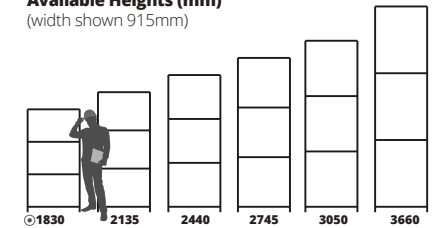

Rivet Racking J Rivet

Strong, sturdy and simple to build

⊙ J Rivet Bay 1830 x 915 x 457mm

Available with plastic bins

Available Heights (mm)
(width shown 915mm)

J Rivet Bays			
	H x W x D (mm)	Bay Code	Shelf Load (kg)
W915mm W1220mm	1830 x 915 x 305	JRB/18/09/03/5/BG	150
	1830 x 915 x 457	JRB/18/09/04/5/BG	150
	1830 x 915 x 610	JRB/18/09/06/5/BG	150
	1830 x 1220 x 305	JRB/18/12/03/5/BG	120
	1830 x 1220 x 457	JRB/18/12/04/5/BG	120
	1830 x 1220 x 610	JRB/18/12/06/5/BG	120