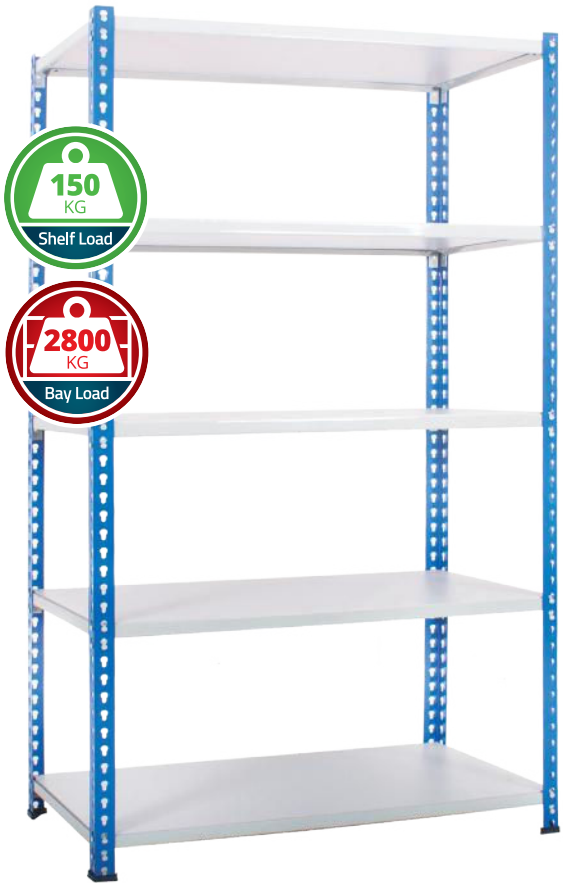

Rivet Racking J Rivet

Strong, sturdy and simple to build

⊙ J Rivet Bay 1830 x 915 x 457mm

Available with plastic bins

Available Heights (mm)
(width shown 915mm)

J Rivet Bays			
	H x W x D (mm)	Bay Code	Shelf Load (kg)
W915mm W1220mm	1830 x 915 x 305	JRB/18/09/03/5/BG	150
	1830 x 915 x 457	JRB/18/09/04/5/BG	150
	1830 x 915 x 610	JRB/18/09/06/5/BG	150
	1830 x 1220 x 305	JRB/18/12/03/5/BG	120
	1830 x 1220 x 457	JRB/18/12/04/5/BG	120
	1830 x 1220 x 610	JRB/18/12/06/5/BG	120

Extra Shelf	
	Shelf Code
	JRS/09/03/GY
	JRS/09/04/GY
	JRS/09/06/GY
	JRS/12/03/GY
	JRS/12/04/GY
	JRS/12/06/GY

ⓘ includes five levels, uprights, plastic feet, face and side beams and chipboard decks for all levels

Best for Warehouse, Storeroom or Workshop | up to 150kg UDL/shelf

J Rivet MFC 1830 x 915 x 457

H x W x D (mm)	Bay Code	Shelf Load (kg)
1830 x 915 x 305	JRB/M/18/09/03/5/BG	150
1830 x 915 x 457	JRB/M/18/09/04/5/BG	150
1830 x 915 x 610	JRB/M/18/09/06/5/BG	150
1830 x 1220 x 305	JRB/M/18/12/03/5/BG	120
1830 x 1220 x 457	JRB/M/18/12/04/5/BG	120
1830 x 1220 x 610	JRB/M/18/12/06/5/BG	120

Did you know you can fully assemble J Rivet MFC in just five minutes?

RIVET BAYS WITH PLASTIC BINS

The rivet bays have excellent strength and rigidity and offer full access on all four sides. There is a range of bays that have back to back bins offering picking from both faces of the single bay.