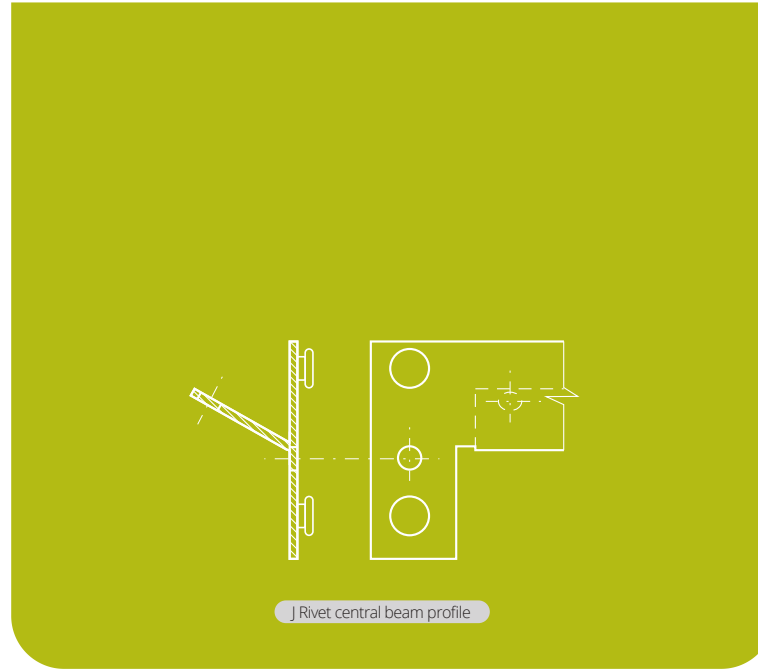

Best for Warehouse, Storeroom or Workshop | up to 150kg UDL/shelf

J Rivet MFC 1830 x 915 x 457

H x W x D (mm)	Bay Code	Shelf Load (kg)
1830 x 915 x 305	JRB/M/18/09/03/5/BG	150
1830 x 915 x 457	JRB/M/18/09/04/5/BG	150
1830 x 915 x 610	JRB/M/18/09/06/5/BG	150
1830 x 1220 x 305	JRB/M/18/12/03/5/BG	120
1830 x 1220 x 457	JRB/M/18/12/04/5/BG	120
1830 x 1220 x 610	JRB/M/18/12/06/5/BG	120