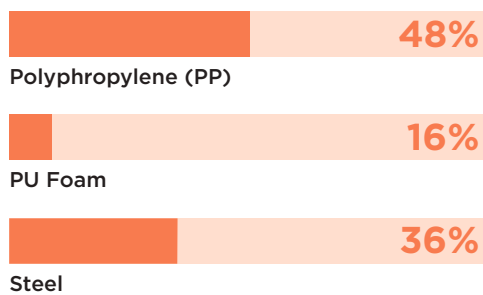

We are committed to continually improving the sustainability of all environmental aspects within our business.

To meet both international standards and our own environmental targets we apply the three R's principle

-Reduce, Reuse and Recycle.

Whilst recycling is the element which receives the most exposure it is actually the last option available and should never be the prime target in anyone's battle to reduce waste.

It is our duty as individuals and as a company to initially attempt to **Reduce** usage. Then we should look to **Reuse** wherever possible and finally, only after these two processes have been exhausted, should we consider **Recycling**.

Reduce Reuse Recycle

Material Content

Components are constructed of the following

Recyclability

The range is 100% recyclable

100%