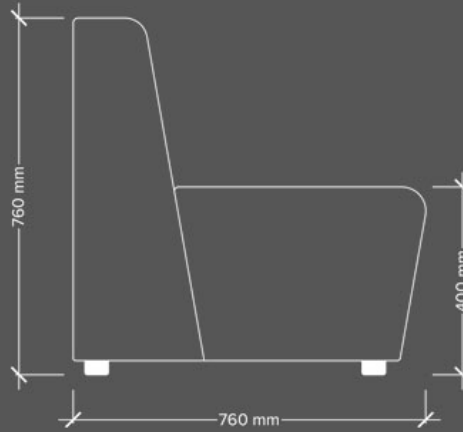

## Roost & Perch Dimensions

The range comprises 3 sofas in different sizes (single, double and double+) as well as a chaise unit, armrest and two unique perch stools (high and low).

**Single**  
W760 x D760 x  
H760 x SH400 mm

**Double**  
W1140 x D760 x  
H760 x SH400 mm

**Double+**  
W1520 x D760 x  
H760 x SH400 mm

**Arm**  
W250 x D760 x  
H500 mm

**Chaise**  
W760 x D1350 x  
H760 x SH400 mm

**Low Perch**  
W570 x D480 x  
SH400 mm

**Low Double Perch**  
W1140 x D480 x  
SH400 mm

**High Perch**  
W760 x D550 x  
H760 mm