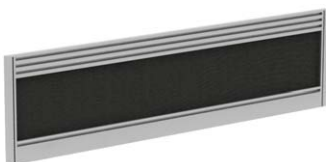

# S4 Desk Mounted Screens

## System Screens

Description	Code	W	D	H
Specify required finish: A: Cara B: L2, Lucia, Phoenix, Racer C: Acrylic D: Blazer Quilt				
Frame Options Suffix Code: S = Silver W = White				

Straight 400H	SS0804	800	25	400
Includes one linking strip for in line linking as standard	SS1004	1000	25	400
	SS1204	1200	25	400
	SS1404	1400	25	400
	SS1604	1600	25	400
	SS1804	1800	25	400
	SS2004	2000	25	400
	SS2404	2400	25	400

Slatwall 400H	SX0804	800	25	400
Includes one linking strip for in line linking as standard	SX1004	1000	25	400
	SX1204	1200	25	400
	SX1404	1400	25	400
	SX1604	1600	25	400
	SX1804	1800	25	400
	SX2004	2000	25	400
	SX2404	2400	25	400

Wave 200 – 400H	SW0824	800	25	200-400
Includes one linking strip for in-line linking as standard	SW1024	1000	25	200-400
	SW1224	1200	25	200-400
	SW1424	1400	25	200-400
	SW1624	1600	25	200-400
	SW1824	1800	25	200-400
	SW2024	2000	25	200-400
	SW2424	2400	25	200-400