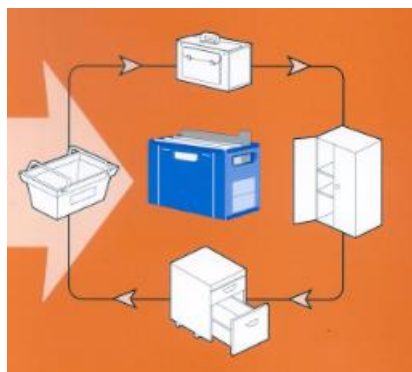

SmartBox

A low cost, portable, storage solution, for files, documents and personal effects.

SmartBox is fabricated of opal Correx, with contrasting black trim, for a lightweight, yet durable container, which is easy to wipe clean.

It is supplied flat-packed for simple, compact storage, but can be assembled in moments, when required.

SmartBox is finished to Foolscap size, to accommodate most commonly used files and folders.

SmartBox Dimensions:
38cm wide x 16cm deep x 26.5cm high

Optional accessories for SmartBox include carry straps, which simply thread through pre-punched holes in the top of the SmartBox, plus a clip-on plastic lid.