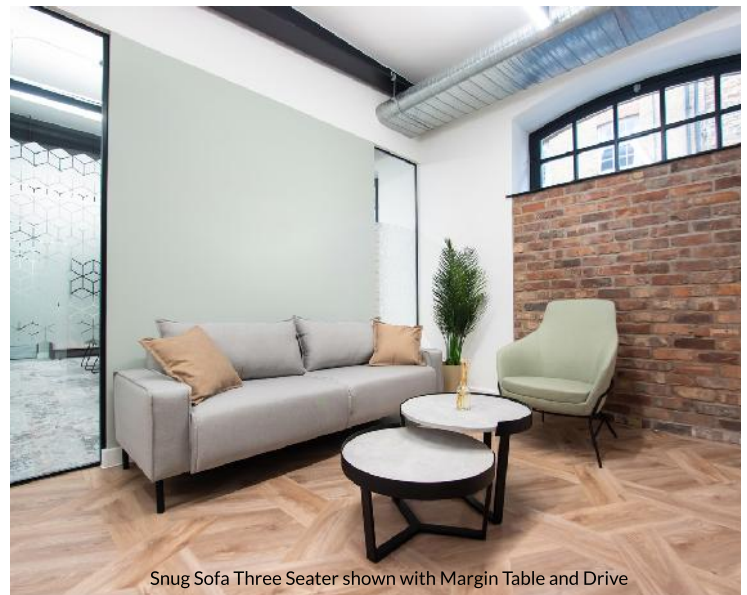

Black frame finish

STEPS TO SPECIFY

Follow our guide and customise our products to suit your space

Select Size: Single, Two or Three Seater

Select Fabric: Available in fabric bands B-I & leather 1-3

Select Accessories:

LEATHER

1	SF2L.FBL1
2	SF2L.FBL2
3	SF2L.FBL3

Snug Sofa Three Seater

width 2140, depth 835, height 870, seat height 440 mm

FABRIC ORDER CODE

B	SF3L.FBB
C	SF3L.FBC
D	SF3L.FBD
E	SF3L.FBE
F	SF3L.FBF
G	SF3L.FBG
H	SF3L.FBH
I	SF3L.FBI

LEATHER

1	SF3L.FBL1
2	SF3L.FBL2
3	SF3L.FBL3

Snug Sofa Three Seater shown with Margin Table and Drive