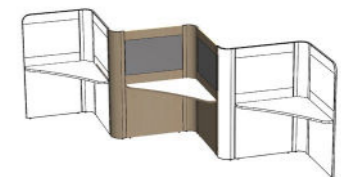

Product Code: DSO/TDX/OK (Oak Finish) DSO/TDX/BC (Birch Finish)

Description: Touchdown Extension Kit: Two additional desk positions.

FENIX MF MDF

DSO/TDX	DSO/TDX	Dimensions
		Height 1425mm
		Width 1422mm
		Depth 940mm
		Weight 71kg