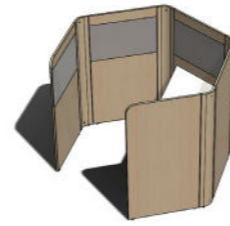

SoloScape Booths

Product Code: DSO/OFF/OK (Oak Finish) DSO/OFF/BC (Birch Finish)

Description: Office: A boundary defining, single-user workstation with a small footprint, maximising the use of small spaces.

FENIX MF MDF

DSO/OFF	DSO/OFF	Dimensions
		Height 1425mm
		Width 1948mm
		Depth 1800mm
		Weight 131kg

Product Code: DSO/CS4/OK (Oak Finish) DSO/CS4/BC (Birch Finish)

Description: Cross: A multi-station work hub with individual booths allowing spontaneous interactions between users.

FENIX MF MDF

DSO/CS4	DSO/CS4	Dimensions
		Height 1425mm
		Width 1816mm
		Depth 1816mm
		Weight 131kg

Product Code: DSO/FS4/OK (Oak Finish) DSO/FS4/BC (Birch Finish)

Description: Focus: A multi-station work hub offering small or large worksurfaces for touchdown or longer periods of work.

FENIX MF MDF

DSO/FS4	DSO/FS4	Dimensions
		Height 1425mm
		Width 2172mm
		Depth 1824mm
		Weight 188kg

Product Code: DSO/FSX/OK (Oak Finish) DSO/FSX/BC (Birch Finish)

Description: Focus Extension Kit: Two additional desk positions.