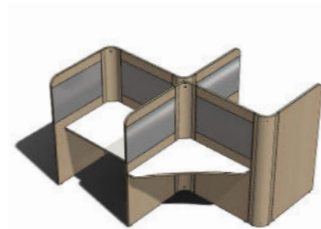

SoloScape Booths

Product Code: DSO/OFF/OK (Oak Finish) DSO/OFF/BC (Birch Finish)

Description: Office: A boundary defining, single-user workstation with a small footprint, maximising the use of small spaces.

FENIX MF MDF

DSO/OFF	DSO/OFF	Dimensions
		Height 1425mm
		Width 1948mm
		Depth 1800mm
		Weight 131kg

Product Code: DSO/CS4/OK (Oak Finish) DSO/CS4/BC (Birch Finish)

Description: Cross: A multi-station work hub with individual booths allowing spontaneous interactions between users.

FENIX MF MDF

DSO/CS4	DSO/CS4	Dimensions
		Height 1425mm
		Width 1816mm
		Depth 1816mm
		Weight 131kg

Product Code: DSO/FS4/OK (Oak Finish) DSO/FS4/BC (Birch Finish)

Description: Focus: A multi-station work hub offering small or large worksurfaces for touchdown or longer periods of work.

FENIX MF MDF

DSO/FS4	DSO/FS4	Dimensions
		Height 1425mm
		Width 2172mm
		Depth 1824mm
		Weight 188kg

Product Code: DSO/FSX/OK (Oak Finish) DSO/FSX/BC (Birch Finish)

Description: Focus Extension Kit: Two additional desk positions.