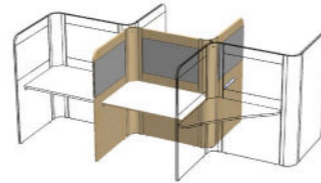

SoloScape Booths

Product Code: DSO/OFF/OK (Oak Finish) DSO/OFF/BC (Birch Finish)

Description: Office: A boundary defining, single-user workstation with a small footprint, maximising the use of small spaces.

FENIX MF MDF

DSO/OFF	DSO/OFF	Dimensions
		Height 1425mm
		Width 1948mm
		Depth 1800mm
		Weight 131kg

Product Code: DSO/CS4/OK (Oak Finish) DSO/CS4/BC (Birch Finish)

Description: Cross: A multi-station work hub with individual booths allowing spontaneous interactions between users.

FENIX MF MDF

DSO/FS4	DSO/FS4	Dimensions
		Height 1425mm
		Width 2172mm
		Depth 1824mm
		Weight 188kg

Product Code: DSO/FSX/OK (Oak Finish) DSO/FSX/BC (Birch Finish)

Description: Focus Extension Kit: Two additional desk positions.

FENIX MF MDF

DSO/FSX	DSO/FSX	Dimensions
		Height 1425mm
		Width 1086mm
		Depth 1824mm
		Weight 99kg

Product Code: DSO/TD2/OK (Oak Finish) DSO/TD2/BC (Birch Finish)

Description: Touchdown 2 Section: A tessellated arrangement of two opposing desks for touchdown work activities.