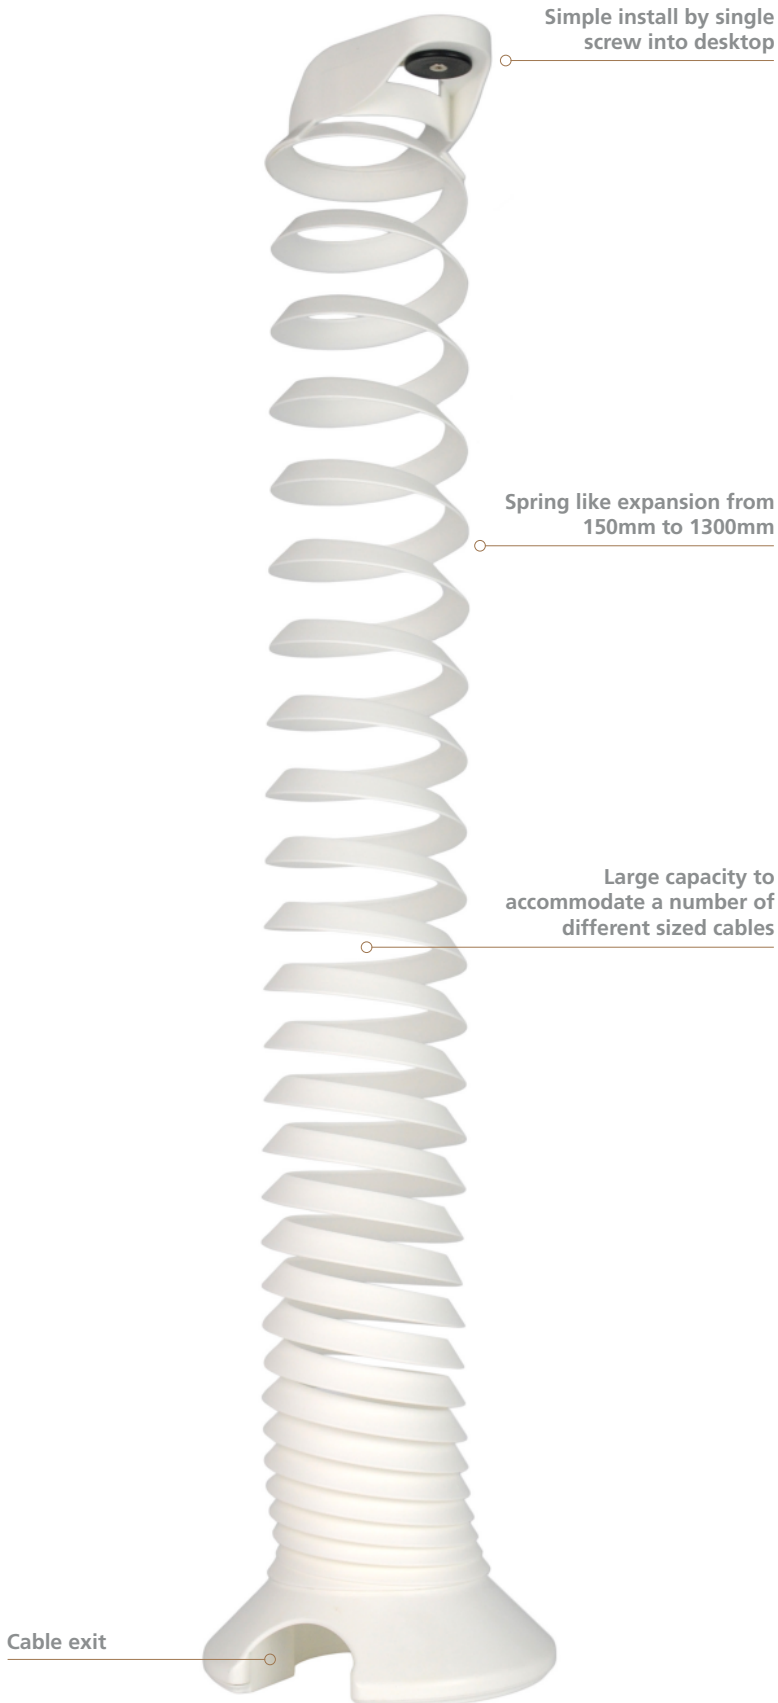

Cable Spines

Spiral

Spiral is quick and easy installation and has a large cable carrying capacity. The spiral design allows the product to expand to cover a range of desk heights.

Features

- Adjustable height from 150mm to 1300mm to cater for different desk heights
- Each unit is made from a high quality plastic which gives it strength and flexibility
- Available in black, white and grey

Code	Colour	Description
660132	Black	Spiral Cable Spine
660133	White	Spiral Cable Spine
660130	Silver	Spiral Cable Spine