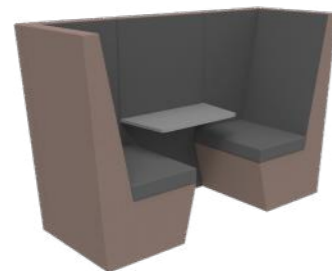

# Stella

**6 person den no arm**  
L 1900, D 2440, H 1400, SH 450

**2 person den with arm**  
L 800, D 2440, H 1400, SH 450

**4 person den with arm**  
L 1400, D 2440, H 1400, SH 450

**2 seat straight 1200**  
L 1200, D 800, H 1400, SH 450

**3 seat straight 1800**  
L 1800, D 800, H 1400, SH 450

**2 seat double back**  
L 1200, D 1500, H 1400, SH 450

**6 person den with arm**  
L 2000, D 2440, H 1400, SH 450

**2.0 low round**  
DIA 2500, H 800, SH 450

**2.0 mid round**  
DIA 2500, H 1050, SH 450

**3 seat double back**  
L 1800, D 1500, H 1400, SH 450

**2 person den no arm**  
L 700, D 2440, H 1400, SH 450

**4 person den no arm**  
L 1300, D 2440, H 1400, SH 450

**2.0 high round**  
DIA 2500, H 1400

**Stella work table**  
DIA 800, H 720