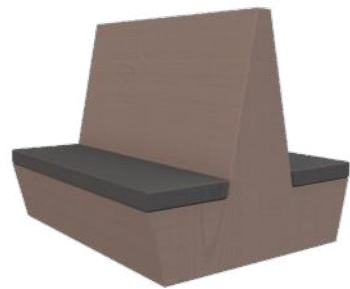

# Stella

**6 person den no arm**  
L 1900, D 2440, H 1400, SH 450

**2 person den with arm**  
L 800, D 2440, H 1400, SH 450

**4 person den with arm**  
L 1400, D 2440, H 1400, SH 450

**2 seat straight 1200**  
L 1200, D 800, H 1400, SH 450

**3 seat straight 1800**  
L 1800, D 800, H 1400, SH 450

**2 seat double back**  
L 1200, D 1500, H 1400, SH 450

**6 person den with arm**  
L 2000, D 2440, H 1400, SH 450

**2.0 low round**  
DIA 2500, H 800, SH 450

**2.0 mid round**  
DIA 2500, H 1050, SH 450

**3 seat double back**  
L 1800, D 1500, H 1400, SH 450

**2 person den no arm**  
L 700, D 2440, H 1400, SH 450

**4 person den no arm**  
L 1300, D 2440, H 1400, SH 450

**2.0 high round**  
DIA 2500, H 1400

**Stella work table**  
DIA 800, H 720