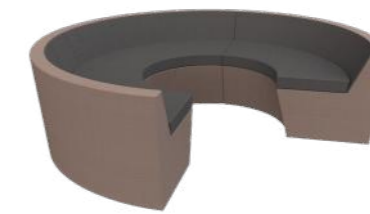

# Stella

**6 person den no arm**  
L 1900, D 2440, H 1400, SH 450

**2 person den with arm**  
L 800, D 2440, H 1400, SH 450

**4 person den with arm**  
L 1400, D 2440, H 1400, SH 450

**2 seat straight 1200**  
L 1200, D 800, H 1400, SH 450

**3 seat straight 1800**  
L 1800, D 800, H 1400, SH 450

**2 seat double back**  
L 1200, D 1500, H 1400, SH 450

**6 person den with arm**  
L 2000, D 2440, H 1400, SH 450

**2.0 low round**  
DIA 2500, H 800, SH 450

**2.0 mid round**  
DIA 2500, H 1050, SH 450

**3 seat double back**  
L 1800, D 1500, H 1400, SH 450

**2 person den no arm**  
L 700, D 2440, H 1400, SH 450

**4 person den no arm**  
L 1300, D 2440, H 1400, SH 450

**2.0 high round**  
DIA 2500, H 1400

**Stella work table**  
DIA 800, H 720