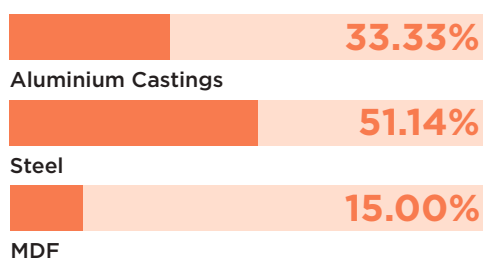

ENVIRONMENTAL

Material Content

Components are constructed of the following