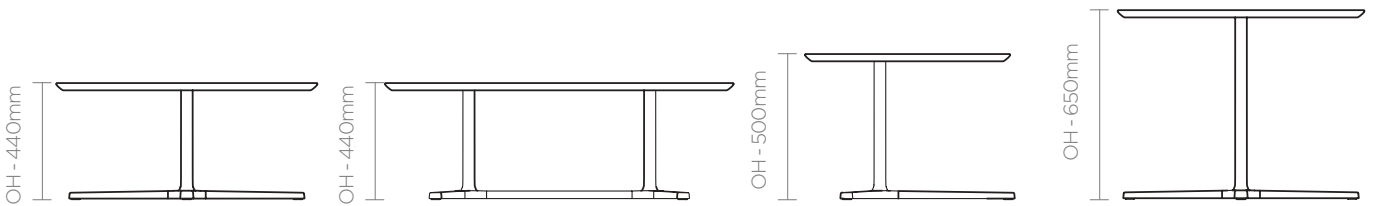

# TALON

Looking at how people work, the Ad-Lib range has evolved and now offers new top shapes and sizes.

With technology at the forefront of the design; power, AV and USB outlets are conveniently located under the desk surface and accessed through an easily removable polished acrylic cable access tray which sits neatly on a cable

tidy porthole. The tables feature an innovative tech knit sock which also acts as cable management when used with an integrated power module.

## DIMENSIONS