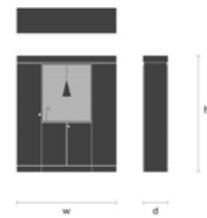

Attract and retain top talent with quality refreshment facilities.

Variations

Wakeup

Wakeup Plus

Breakout

Breakout Plus

Code	TPS-WAK	TPS-WKP	TPS-BKO	TPS-BKP
Size (mm)	800w 1000w	1600w 2000w	1600w 2000w	3000w

Dimensions (mm)

Depth: 600mm

Widths: 800/1000 (+ scribes)
 Heights: No topbox: 2070 - 2800
 Topbox: 2800 - 3500

Depth: 600mm

Widths: 800/1000 (+ scribes)
 Heights: No topbox: 2070 - 2800
 Topbox: 2800 - 3500

Depth: 600mm

Widths: 800/1000 (+ scribes)
 Heights: No topbox: 2070 - 2800
 Topbox: 2800 - 3500

Depth: 600mm

Widths: 800/1000 (+ scribes)
 Heights: No topbox: 2070 - 2800
 Topbox: 2800 - 3500

Sink Options