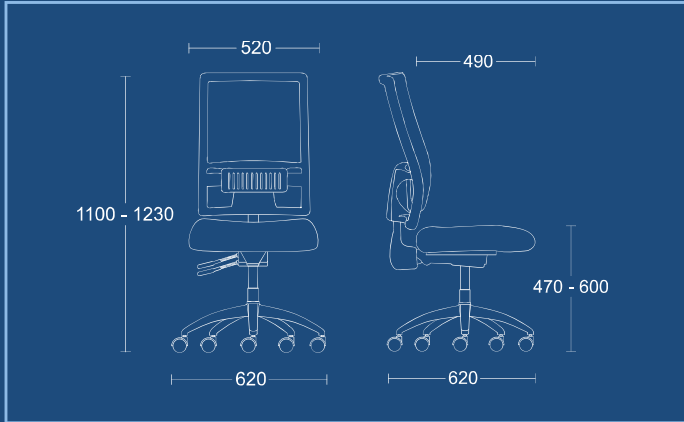

### DIMENSIONS

**WIDTH** 620mm  
**DEPTH** 620mm  
**SEAT HEIGHT** 470mm  
**HEIGHT** 600mm  
**OVERALL HEIGHT** 1100mm  
**HEIGHT** 1230mm

### TM B/W(4)

High back task chair with black or white mesh backrest  
Synchro mechanism (2:1 ratio)  
Ratchet back height adjustment  
Tension adjustment

### DIMENSIONS

**WIDTH** 620mm  
**DEPTH** 620mm  
**SEAT HEIGHT** 470mm  
**HEIGHT** 600mm  
**OVERALL HEIGHT** 1100mm  
**HEIGHT** 1230mm

Ratchet backrest on mechanisms 1R, 3 and 4 adds 70mm to the overall height of the chair when extended to maximum height