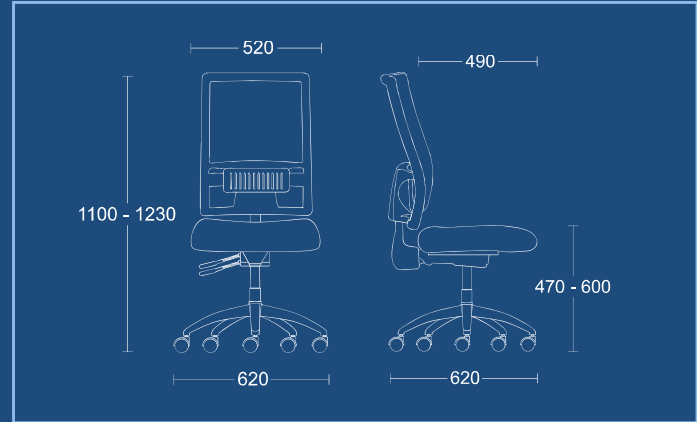

### DIMENSIONS

**WIDTH** 620mm  
**DEPTH** 620mm  
**SEAT HEIGHT** 470mm  
**HEIGHT** 600mm  
**OVERALL HEIGHT** 1100mm  
**HEIGHT** 1230mm

### TM B/W(4)

High back task chair with black or white mesh backrest  
Synchro mechanism (2:1 ratio)  
Ratchet back height adjustment  
Tension adjustment

### DIMENSIONS

**WIDTH** 620mm  
**DEPTH** 620mm  
**SEAT HEIGHT** 470mm  
**HEIGHT** 600mm  
**OVERALL HEIGHT** 1100mm  
**HEIGHT** 1230mm

Ratchet backrest on mechanisms 1R, 3 and 4 adds 70mm to the overall height of the chair when extended to maximum height