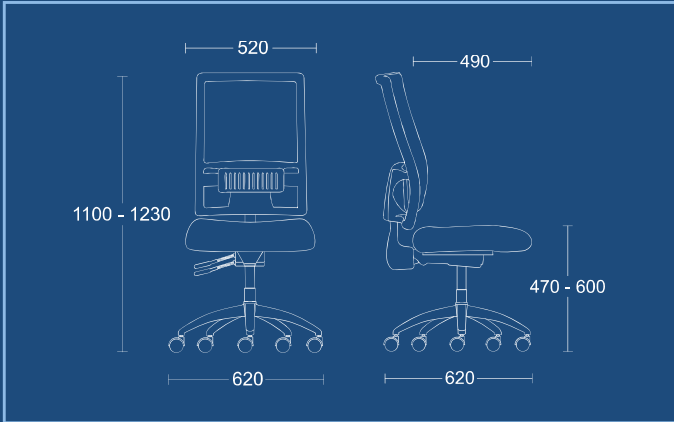

### DIMENSIONS

**WIDTH** 620mm  
**DEPTH** 620mm  
**SEAT HEIGHT** 470mm  
**HEIGHT** 600mm  
**OVERALL HEIGHT** 1100mm  
**HEIGHT** 1230mm

### TM B/W(4)

High back task chair with black or white mesh backrest  
Synchro mechanism (2:1 ratio)  
Ratchet back height adjustment  
Tension adjustment

### DIMENSIONS

**WIDTH** 620mm  
**DEPTH** 620mm  
**SEAT HEIGHT** 470mm  
**HEIGHT** 600mm  
**OVERALL HEIGHT** 1100mm  
**HEIGHT** 1230mm

Ratchet backrest on mechanisms 1R, 3 and 4 adds 70mm to the overall height of the chair when extended to maximum height