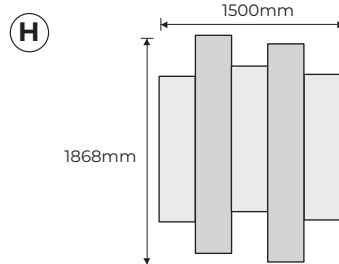

65mm and 100mm depth available

Available in 10 ranges and 411 colours

7 different shapes

Bespoke installation fixing system

Can be installed flush against the wall

## Example Configurations

**8 X DIA-450780-**

**9 X DIA-450780-**

**18 X DIA-450780-**

**18 X TRA2-525600-**

**3 X REC-65-3001200-  
2 X REC-65-3001800-**

**6 X REC-100-3001200-**

**2 X REC-65-6001200-  
2 X REC-65-6001800-  
2 X SQU-65-600600-**

**2 X REC-65-6001200-  
1 X REC-65-6001800-  
1 X SQU-65-600600-**

All measurement are in mm and are approximate  
Prior to install the surface of the wall must be determined as this could affect fixings or configurations

# Tessellate Diamond

Dimensions (mm)

**DIA-450780**  
Diamond shaped acoustic wall panel 450mm x 780mm

| Code         | Description                                      |
|--------------|--|
| DIA - 450780 | Diamond shaped acoustic wall panel 450mm x 780mm |