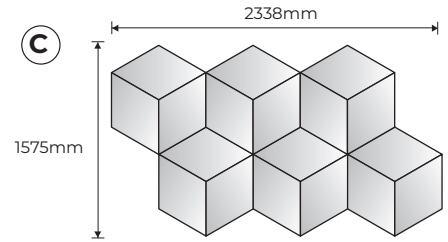

18 X DIA-450780-