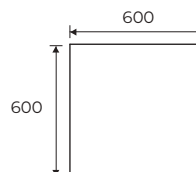

Code	Description
REC-65-3001200	Rectangle shaped wall panel, 65mm thickness, 300mm x 1200mm
REC-65-3001800	Rectangle shaped wall panel, 65mm thickness, 300mm x 1800mm
REC-65-6001200	Rectangle shaped wall panel, 65mm thickness, 600mm x 1200mm
REC-65-6001800	Rectangle shaped wall panel, 65mm thickness, 600mm x 1800mm
SQU-65-600600	Square shaped wall panel, 65mm thickness, 600mm x 600mm

Fixings are included. Panels are on a minimum order quantity of 2 Please see page 6 for full fabric and colour options.

*Please note that other fabrics are available: **Camira** Blazer, **Camira** Synergy, **Moon** Spectrum, **Moon** Melton Wool, **Moon** Herringbone, **Moon** Parquet. Please contact us for more details.