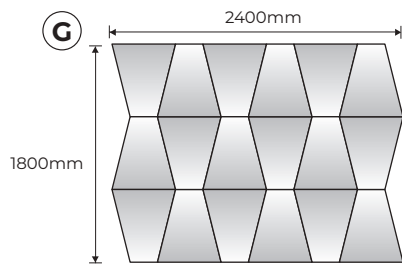

18 X TRA2-525600-