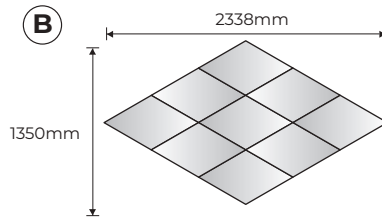

9 X DIA-450780-