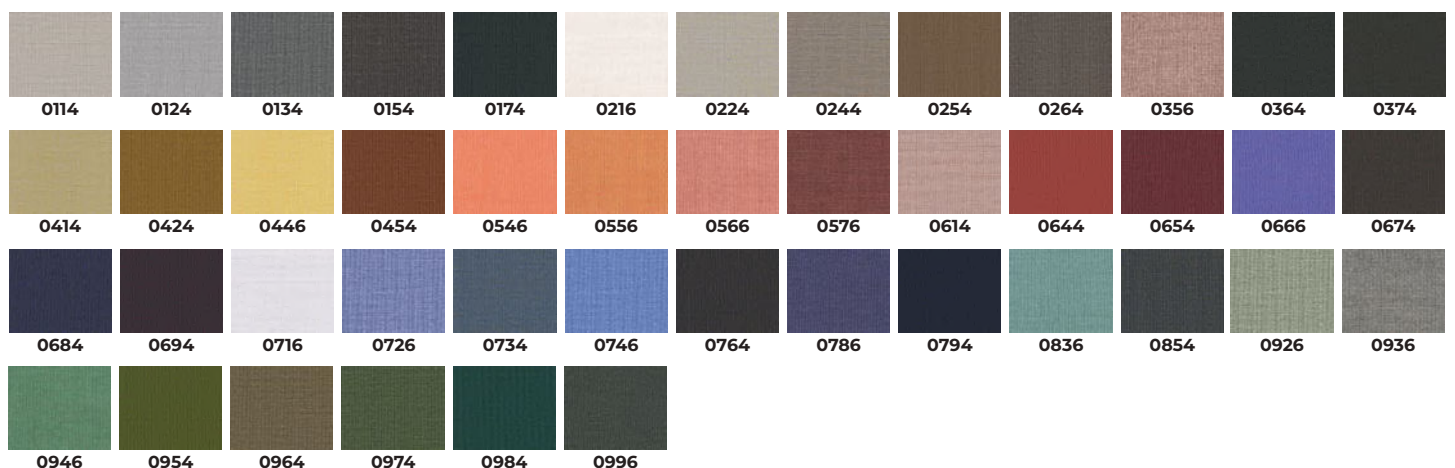

Fixings are included. Panels are on a minimum order quantity of 2 Please see page 6 for full fabric and colour options.

\*Please note that other fabrics are available: **Camira** Blazer, **Camira** Synergy, **Moon** Spectrum, **Moon** Melton Wool, **Moon** Herringbone, **Moon** Parquet. Please contact us for more details.

# Fabric Options

Photographic fabric scans are displayed as a guide and colour variations may occur. We advise you request fabric samples before ordering.

## Kvadrat Canvas - C

C: Please note that other fabrics are available: **Camira Blazer**, **Camira Synergy**, **Moon Spectrum**, **Moon Melton Wool**, **Moon Herringbone**, **Moon Parquet**. Please contact us for more details.