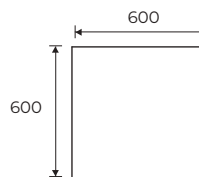

Code	Description
REC-100-3001200	Rectangle shaped wall panel, 100mm thickness, 300mm x 1200mm
REC-100-3001800	Rectangle shaped wall panel, 100mm thickness, 300mm x 1800mm
REC-100-6001200	Rectangle shaped wall panel, 100mm thickness, 600mm x 1200mm
REC-100-6001800	Rectangle shaped wall panel, 100mm thickness, 600mm x 1800mm
SQU-100-600600	Square shaped wall panel, 100mm thickness, 600mm x 600mm

Fixings are included. Panels are on a minimum order quantity of 2 Please see page 6 for full fabric and colour options.

*Please note that other fabrics are available: **Camira** Blazer, **Camira** Synergy, **Moon** Spectrum, **Moon** Melton Wool, **Moon** Herringbone, **Moon** Parquet. Please contact us for more details.