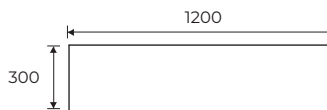

REC-65-3001800
Rectangle shaped wall panel, 65mm thickness, 300mm x 1800mm