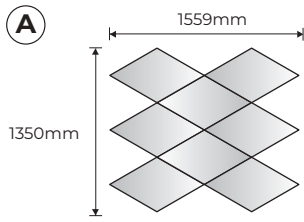

Example Configurations

8 X DIA-450780-