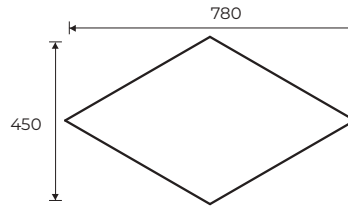

# Tessellate Diamond

Dimensions (mm)

**DIA-450780**  
Diamond shaped acoustic wall panel 450mm x 780mm

| Code         | Description                                      |
|--------------|--|
| DIA - 450780 | Diamond shaped acoustic wall panel 450mm x 780mm |