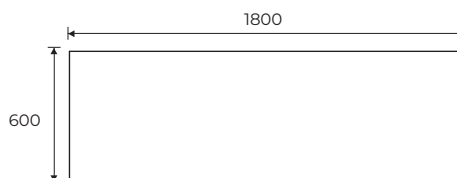

SQU-65-600600
Square shaped wall panel, 65mm thickness, 600mm x 600mm