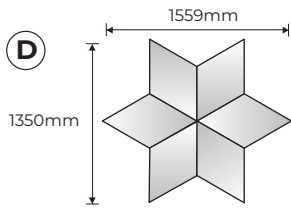

18 X TRA2-525600-