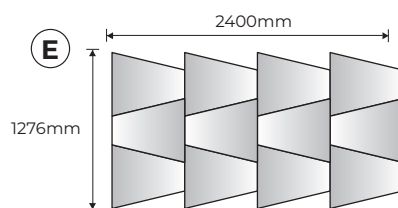

18 X TRA2-525600-