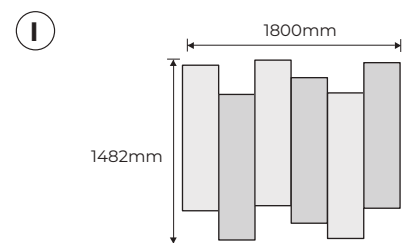

65mm and 100mm depth available

Available in 10 ranges and 411 colours

7 different shapes

Bespoke installation fixing system

Can be installed flush against the wall

## Example Configurations

**8 X DIA-450780-**

**9 X DIA-450780-**

**18 X DIA-450780-**

**18 X TRA2-525600-**

**3 X REC-65-3001200-  
2 X REC-65-3001800-**

**6 X REC-100-3001200-**

**2 X REC-65-6001200-  
2 X REC-65-6001800-  
2 X SQU-65-600600-**

**2 X REC-65-6001200-  
1 X REC-65-6001800-  
1 X SQU-65-600600-**

All measurement are in mm and are approximate  
Prior to install the surface of the wall must be determined as this could affect fixings or configurations

# Tessellate Diamond

Dimensions (mm)

**DIA-450780**  
Diamond shaped acoustic wall panel 450mm x 780mm

| Code         | Description                                      |
|--------------|--|
| DIA - 450780 | Diamond shaped acoustic wall panel 450mm x 780mm |