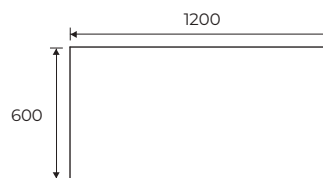

## 100mm Depth

Dimensions (mm)

**REC-100-3001200**  
Rectangle shaped wall panel, 100mm thickness, 300mm x 1200mm

**REC-100-3001800**  
Rectangle shaped wall panel, 100mm thickness, 300mm x 1800mm

**REC-100-6001200**  
Rectangle shaped wall panel, 100mm thickness, 600mm x 1200mm