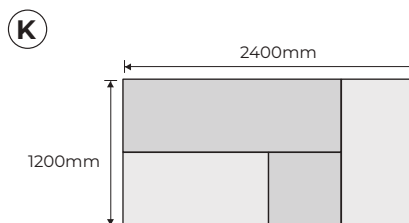

**2 X REC-65-6001200-
1 X REC-65-6001800-
1 X SQU-65-600600-**

All measurement are in mm and are approximate
Prior to install the surface of the wall must be determined as this could affect fixings or configurations