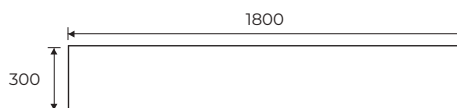

## 65mm Depth

Dimensions (mm)

**REC-65-3001200**  
Rectangle shaped wall panel, 65mm thickness, 300mm x 1200mm

**REC-65-3001800**  
Rectangle shaped wall panel, 65mm thickness, 300mm x 1800mm

**REC-65-6001200**  
Rectangle shaped wall panel, 65mm thickness, 600mm x 1200mm