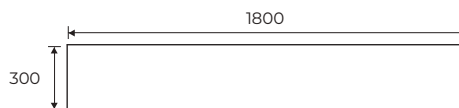

## 100mm Depth

Dimensions (mm)

**REC-100-3001200**  
Rectangle shaped wall panel, 100mm thickness, 300mm x 1200mm

**REC-100-3001800**  
Rectangle shaped wall panel, 100mm thickness, 300mm x 1800mm

**REC-100-6001200**  
Rectangle shaped wall panel, 100mm thickness, 600mm x 1200mm