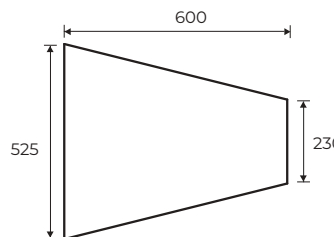

TRA2-525600
Trapezium shaped acoustic wall panel 525mm x 600mm