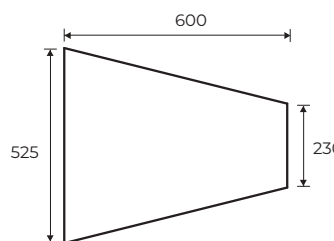

# Tessellate Trapezium

Dimensions (mm)

**TRA1-525600**  
Trapezium shaped acoustic wall panel 525mm x 600mm

**TRA2-525600**  
Trapezium shaped acoustic wall panel 525mm x 600mm

| Code        | Description  |
|-------------|--|
| TRA1-525600 | Trapezium shaped acoustic wall panel 525mm x 600mm |
| TRA2-525600 | Trapezium shaped acoustic wall panel 525mm x 600mm |