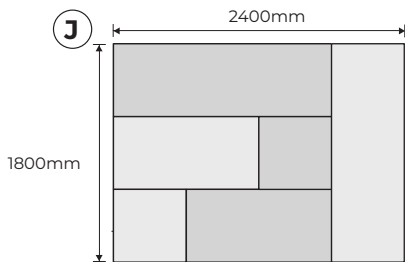

**2 X REC-65-6001200-
2 X REC-65-6001800-
2 X SQU-65-600600-**