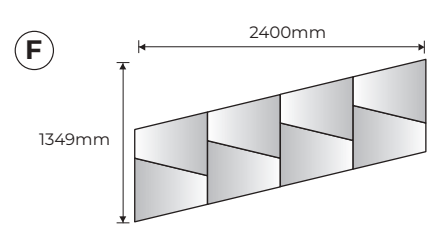

18 X TRA2-525600-