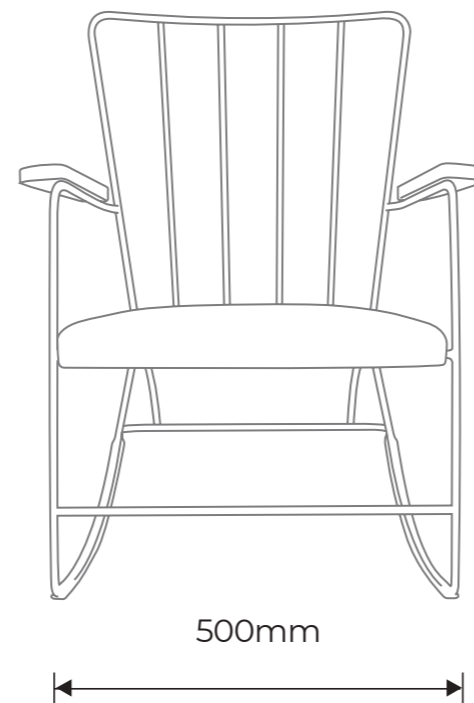

The Rocker

The Ernest Race Heritage Collection

The Rocker preceded the Antelope chair and represented Ernest Race's re-imagining of a classic rocking chair. Though not a fashionable concept at the time, it has become a highly collectable design icon. The Rocker comes with an upholstered seat, wood armrests and optional back cushion.

- ..... Rocking chair with upholstered seat
- ..... Powder coated frame in a variety of colours
- ..... Clear lacquer frame option
- ..... Back upholstered cushion
- ..... Oak veneer arms
- ..... 6 week leadtime on standard product, depending on fabric availability

Code	Description
ERROC	Rocker armchair with upholstered seat and oak arms, powder coated frame
ERCUS	Optional back cushion

The wooden arms can be stained, details on application.

Code	Standard frame colours
/B	Black (RAL 9005)
/CL	Clear lacquer
/FOBR	Red (RAL 3000)
/FOBB	Blue (RAL 5007)
/FOBY	Yellow (RAL 1018)
/PY	Pastel yellow (RAL 1017)
/PG	Pastel green (RAL 6019)
/C	Cream (RAL 9001)
/LG	Light grey (RAL7030)

There are many other frame colours available, price and minimum order quantity on application.

Warranty
All Ernest Race Heritage products are offered with a 5 year warranty.
Upholstery
Ernest Race Heritage products can be upholstered in fabric, leather and vinyl.

Recyclability
All products are a minimum of 95% recyclable excluding upholstery. The BA and DA frames are made from 90% recast recycled aluminium.
SKA
All products meet SKA rating.

Measurements
All measurements are approximate.
Foam
CHMR foam is used in all products and tested to BS 5852.