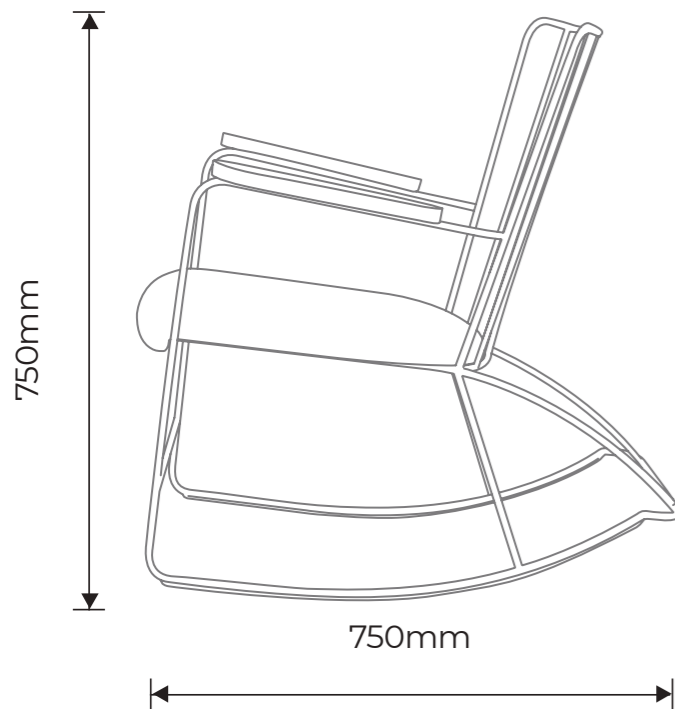

The Rocker

The Ernest Race Heritage Collection

Rocker with optional detachable back cushion

Frame in clear lacquer finish and stained wooden arms

The Rocker preceded the Antelope chair and represented Ernest Race's re-imagining of a classic rocking chair. Though not a fashionable concept at the time, it has become a highly collectable design icon. The Rocker comes with an upholstered seat, wood armrests and optional back cushion.

Code	Description
ERROC	Rocker armchair with upholstered seat and oak arms, powder coated frame
ERCUS	Optional back cushion

The wooden arms can be stained, details on application.

Code	Standard frame colours
/B	Black (RAL 9005)
/CL	Clear lacquer
/FOBR	Red (RAL 3000)
/FOBB	Blue (RAL 5007)
/FOBY	Yellow (RAL 1018)
/PY	Pastel yellow (RAL 1017)
/PG	Pastel green (RAL 6019)
/C	Cream (RAL 9001)
/LG	Light grey (RAL7030)