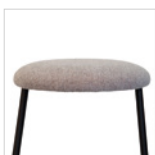

TIPSY STOOL

Something a little different. A lightweight metal frame allows Tippy to be picked up and moved with ease. A comfortable fun stool that allows the user to create movement, Tippy has all the moves

FEATURES

- Dynamic stool allowing users to remain active
- Lightweight & easy to move
- Extensive range of fabrics available
- Wide range of frame RAL colours

STEPS TO SPECIFY

Follow our guide and customise our products to suit your space

Select **Frame Finish**: Choose from selected frame finishes

RAL metal frame finishes

| | | | | | | |
|------------------------------------|--------------------------------------|-----------------------------|-------------------------------------|--------------------------------|-----------------------------|---------------------------------|
| Camomile CM 050 90 05 | Terracotta TR 050 60 30 | Beetroot BE/4004 | Blue Grey BG 200 70 10 | Mint MT 140 90 10 | Clay CY/7034 | Olive OL 100 40 10 |
| White WH/9016 | Yellow YL/1021 | Mustard MD/1012 | Burnt Orange BO/2001 | Steel Blue SB/5023 | Navy Blue NB/5011 | Turquoise TQ/5018 |
| Pastel Green PG/6027 | Grey GY/7035 | Dark Grey DG/7037 | Anthracite AN/7024 | Black BK/9005 | | |

Tippy Stool

diameter 435, height 515 mm

Select **Seat Pad Fabric**:

Available in fabric bands A-I

**Upholstered
Seat Pad**

FABRIC ORDER CODE

| | |
|---|---------|
| A | TPS.FBA |
| B | TPS.FBB |
| C | TPS.FBC |
| D | TPS.FBD |
| E | TPS.FBE |
| F | TPS.FBF |
| G | TPS.FBG |
| H | TPS.FBH |
| I | TPS.FBI |