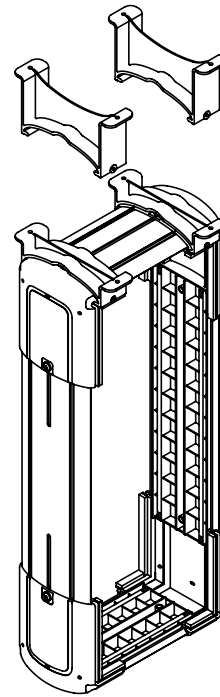

35.100

35.103

Viewlite computer holder - desk 100 / desk 103

Ideal for small format/mini tower computers, this holder snugly accommodates most PCs and is easy to mount vertically or horizontally.

- Mounts underneath desktop
- Includes large mounting brackets to get around desk frame
- Max. dimensions CPU vertically between 96 - 147 mm (3,8" - 5,8") wide and 240 - 390 mm high (9,4" - 15,4")
- Max. dimensions CPU horizontally between 240 - 390 mm (9,4" - 15,4") wide and 96 - 147 mm (3,8" - 5,8") high
- Height and width adjustable
- Max. weight capacity of 30 kg (66,1 lb)
- Made of recycled ABS
- Easy to (un)mount

Warranty

years

viewlite

horizontal/vertical

96 - 147 mm
(3,7 - 5,7")

240 - 390 mm
(9,4 - 15,3")

30 kg (66,1 lb)

viewlite

35.200

35.203

Viewlite computer holder - desk 200 / desk 203

Ideal for desktop/workstation computers, this holder snugly accommodates most PCs and is easy to mount vertically or horizontally.

- Mounts underneath desktop
- Includes large mounting brackets to get around desk frame
- Max. dimensions CPU vertically between 156 - 205 mm (6,1" - 8,1") wide and 390 - 570 mm (15,4" - 22,4") high
- Max. dimensions CPU horizontally between 390 - 570 mm (15,4" - 22,4") wide and 156 - 205 mm (6,1" - 8,1") high
- Height and width adjustable
- Max. weight capacity of 30 kg (66,1 lb)
- Made of recycled ABS
- Easy to (un)mount

Warranty

15

years

viewlite

horizontal/vertical

156 - 205 mm
(6,1 - 8,0")

390 - 570 mm
(15,3 - 22,4")

30 kg (66,1 lb)