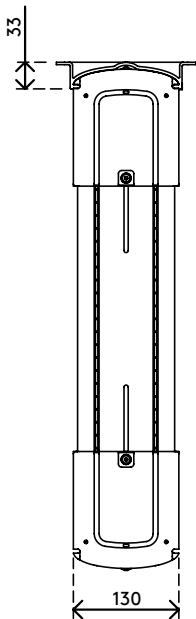

35.100

35.103

Viewlite computer holder - desk 100 / desk 103

Ideal for small format/mini tower computers, this holder snugly accommodates most PCs and is easy to mount vertically or horizontally.

- Mounts underneath desktop
- Includes large mounting brackets to get around desk frame
- Max. dimensions CPU vertically between 96 - 147 mm (3,8" - 5,8") wide and 240 - 390 mm high (9,4" - 15,4")
- Max. dimensions CPU horizontally between 240 - 390 mm (9,4" - 15,4") wide and 96 - 147 mm (3,8" - 5,8") high
- Height and width adjustable
- Max. weight capacity of 30 kg (66,1 lb)
- Made of recycled ABS
- Easy to (un)mount

Warranty

years

viewlite

horizontal/vertical

96 - 147 mm
(3,7 - 5,7")

240 - 390 mm
(9,4 - 15,3")

30 kg (66,1 lb)

viewlite

35.200

35.203

Viewlite computer holder - desk 200 / desk 203

Ideal for desktop/workstation computers, this holder snugly accommodates most PCs and is easy to mount vertically or horizontally.

- Mounts underneath desktop
- Includes large mounting brackets to get around desk frame
- Max. dimensions CPU vertically between 156 - 205 mm (6,1" - 8,1") wide and 390 - 570 mm (15,4" - 22,4") high
- Max. dimensions CPU horizontally between 390 - 570 mm (15,4" - 22,4") wide and 156 - 205 mm (6,1" - 8,1") high
- Height and width adjustable
- Max. weight capacity of 30 kg (66,1 lb)
- Made of recycled ABS
- Easy to (un)mount

Warranty

15

years

viewlite

horizontal/vertical

156 - 205 mm
(6,1 - 8,0")

390 - 570 mm
(15,3 - 22,4")

30 kg (66,1 lb)