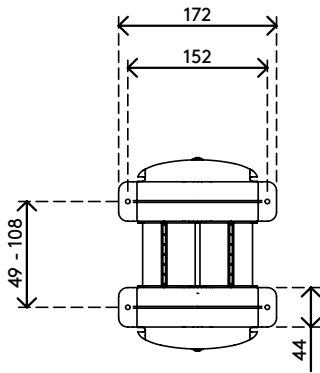

35.100

35.103

Viewlite computer holder - desk 100 / desk 103

Ideal for small format/mini tower computers, this holder snugly accommodates most PCs and is easy to mount vertically or horizontally.

- Mounts underneath desktop
- Includes large mounting brackets to get around desk frame
- Max. dimensions CPU vertically between 96 - 147 mm (3,8" - 5,8") wide and 240 - 390 mm high (9,4" - 15,4")
- Max. dimensions CPU horizontally between 240 - 390 mm (9,4" - 15,4") wide and 96 - 147 mm (3,8" - 5,8") high
- Height and width adjustable
- Max. weight capacity of 30 kg (66,1 lb)
- Made of recycled ABS
- Easy to (un)mount

Warranty

years

viewlite

horizontal/vertical

96 - 147 mm
(3,7 - 5,7")

240 - 390 mm
(9,4 - 15,3")

30 kg (66,1 lb)

viewlite

35.200

35.203

Viewlite computer holder - desk 200 / desk 203

Ideal for desktop/workstation computers, this holder snugly accommodates most PCs and is easy to mount vertically or horizontally.

- Mounts underneath desktop
- Includes large mounting brackets to get around desk frame
- Max. dimensions CPU vertically between 156 - 205 mm (6,1" - 8,1") wide and 390 - 570 mm (15,4" - 22,4") high
- Max. dimensions CPU horizontally between 390 - 570 mm (15,4" - 22,4") wide and 156 - 205 mm (6,1" - 8,1") high
- Height and width adjustable
- Max. weight capacity of 30 kg (66,1 lb)
- Made of recycled ABS
- Easy to (un)mount

Warranty

15

years

viewlite

horizontal/vertical

156 - 205 mm
(6,1 - 8,0")

390 - 570 mm
(15,3 - 22,4")

30 kg (66,1 lb)