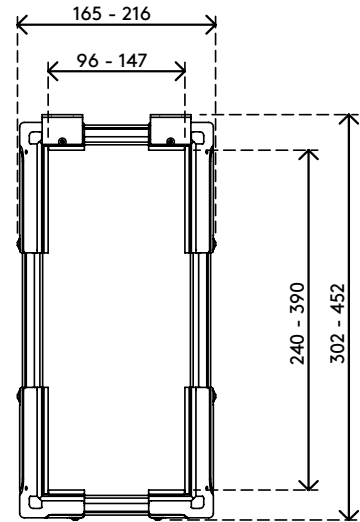

35.100

35.103

Viewlite computer holder - desk 100 / desk 103

Ideal for small format/mini tower computers, this holder snugly accommodates most PCs and is easy to mount vertically or horizontally.

- Mounts underneath desktop
- Includes large mounting brackets to get around desk frame
- Max. dimensions CPU vertically between 96 - 147 mm (3,8" - 5,8") wide and 240 - 390 mm high (9,4" - 15,4")
- Max. dimensions CPU horizontally between 240 - 390 mm (9,4" - 15,4") wide and 96 - 147 mm (3,8" - 5,8") high
- Height and width adjustable
- Max. weight capacity of 30 kg (66,1 lb)
- Made of recycled ABS
- Easy to (un)mount

Warranty

years

viewlite

horizontal/vertical

96 - 147 mm
(3,7 - 5,7")

240 - 390 mm
(9,4 - 15,3")

30 kg (66,1 lb)

viewlite

35.200

35.203

Viewlite computer holder - desk 200 / desk 203

Ideal for desktop/workstation computers, this holder snugly accommodates most PCs and is easy to mount vertically or horizontally.

- Mounts underneath desktop
- Includes large mounting brackets to get around desk frame
- Max. dimensions CPU vertically between 156 - 205 mm (6,1" - 8,1") wide and 390 - 570 mm (15,4" - 22,4") high
- Max. dimensions CPU horizontally between 390 - 570 mm (15,4" - 22,4") wide and 156 - 205 mm (6,1" - 8,1") high
- Height and width adjustable
- Max. weight capacity of 30 kg (66,1 lb)
- Made of recycled ABS
- Easy to (un)mount

Warranty

15

years

viewlite

horizontal/vertical

156 - 205 mm
(6,1 - 8,0")

390 - 570 mm
(15,3 - 22,4")

30 kg (66,1 lb)