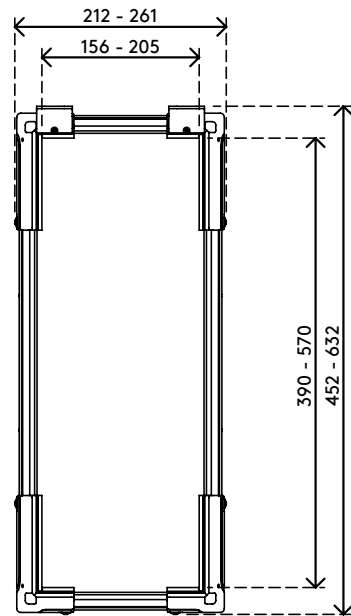

35.100

35.103

Viewlite computer holder - desk 100 / desk 103

Ideal for small format/mini tower computers, this holder snugly accommodates most PCs and is easy to mount vertically or horizontally.

- Mounts underneath desktop
- Includes large mounting brackets to get around desk frame
- Max. dimensions CPU vertically between 96 - 147 mm (3,8" - 5,8") wide and 240 - 390 mm high (9,4" - 15,4")
- Max. dimensions CPU horizontally between 240 - 390 mm (9,4" - 15,4") wide and 96 - 147 mm (3,8" - 5,8") high
- Height and width adjustable
- Max. weight capacity of 30 kg (66,1 lb)
- Made of recycled ABS
- Easy to (un)mount

Warranty

years

viewlite

horizontal/vertical

96 - 147 mm
(3,7 - 5,7")

240 - 390 mm
(9,4 - 15,3")

30 kg (66,1 lb)

viewlite

35.200

35.203

Viewlite computer holder - desk 200 / desk 203

Ideal for desktop/workstation computers, this holder snugly accommodates most PCs and is easy to mount vertically or horizontally.

- Mounts underneath desktop
- Includes large mounting brackets to get around desk frame
- Max. dimensions CPU vertically between 156 - 205 mm (6,1" - 8,1") wide and 390 - 570 mm (15,4" - 22,4") high
- Max. dimensions CPU horizontally between 390 - 570 mm (15,4" - 22,4") wide and 156 - 205 mm (6,1" - 8,1") high
- Height and width adjustable
- Max. weight capacity of 30 kg (66,1 lb)
- Made of recycled ABS
- Easy to (un)mount

Warranty

15

years

viewlite

horizontal/vertical

156 - 205 mm
(6,1 - 8,0")

390 - 570 mm
(15,3 - 22,4")

30 kg (66,1 lb)