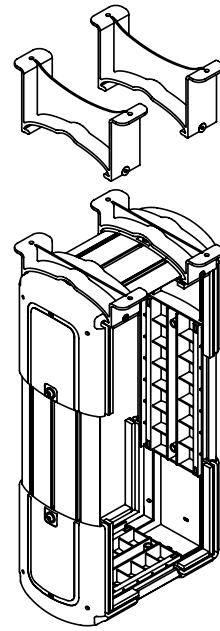

35.100

35.103

Viewlite computer holder - desk 100 / desk 103

Ideal for small format/mini tower computers, this holder snugly accommodates most PCs and is easy to mount vertically or horizontally.

- Mounts underneath desktop
- Includes large mounting brackets to get around desk frame
- Max. dimensions CPU vertically between 96 - 147 mm (3,8" - 5,8") wide and 240 - 390 mm high (9,4" - 15,4")
- Max. dimensions CPU horizontally between 240 - 390 mm (9,4" - 15,4") wide and 96 - 147 mm (3,8" - 5,8") high
- Height and width adjustable
- Max. weight capacity of 30 kg (66,1 lb)
- Made of recycled ABS
- Easy to (un)mount

Warranty

years

viewlite

horizontal/vertical

96 - 147 mm
(3,7 - 5,7")

240 - 390 mm
(9,4 - 15,3")

30 kg (66,1 lb)

viewlite

35.200

35.203

Viewlite computer holder - desk 200 / desk 203

Ideal for desktop/workstation computers, this holder snugly accommodates most PCs and is easy to mount vertically or horizontally.

- Mounts underneath desktop
- Includes large mounting brackets to get around desk frame
- Max. dimensions CPU vertically between 156 - 205 mm (6,1" - 8,1") wide and 390 - 570 mm (15,4" - 22,4") high
- Max. dimensions CPU horizontally between 390 - 570 mm (15,4" - 22,4") wide and 156 - 205 mm (6,1" - 8,1") high
- Height and width adjustable
- Max. weight capacity of 30 kg (66,1 lb)
- Made of recycled ABS
- Easy to (un)mount

Warranty

15

years

viewlite

horizontal/vertical

156 - 205 mm
(6,1 - 8,0")

390 - 570 mm
(15,3 - 22,4")

30 kg (66,1 lb)