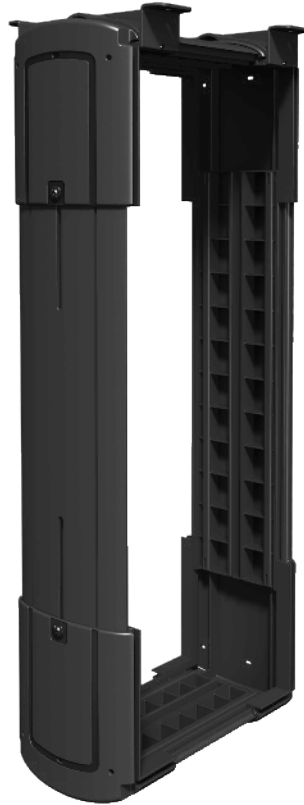

35.100

35.103

Viewlite computer holder - desk 100 / desk 103

Ideal for small format/mini tower computers, this holder snugly accommodates most PCs and is easy to mount vertically or horizontally.

- Mounts underneath desktop
- Includes large mounting brackets to get around desk frame
- Max. dimensions CPU vertically between 96 - 147 mm (3,8" - 5,8") wide and 240 - 390 mm high (9,4" - 15,4")
- Max. dimensions CPU horizontally between 240 - 390 mm (9,4" - 15,4") wide and 96 - 147 mm (3,8" - 5,8") high
- Height and width adjustable
- Max. weight capacity of 30 kg (66,1 lb)
- Made of recycled ABS
- Easy to (un)mount

Warranty

years

viewlite

horizontal/vertical

96 - 147 mm
(3,7 - 5,7")

240 - 390 mm
(9,4 - 15,3")

30 kg (66,1 lb)

viewlite

35.200

35.203

Viewlite computer holder - desk 200 / desk 203

Ideal for desktop/workstation computers, this holder snugly accommodates most PCs and is easy to mount vertically or horizontally.

- Mounts underneath desktop
- Includes large mounting brackets to get around desk frame
- Max. dimensions CPU vertically between 156 - 205 mm (6,1" - 8,1") wide and 390 - 570 mm (15,4" - 22,4") high
- Max. dimensions CPU horizontally between 390 - 570 mm (15,4" - 22,4") wide and 156 - 205 mm (6,1" - 8,1") high
- Height and width adjustable
- Max. weight capacity of 30 kg (66,1 lb)
- Made of recycled ABS
- Easy to (un)mount

Warranty

15

years

viewlite

horizontal/vertical

156 - 205 mm
(6,1 - 8,0")

390 - 570 mm
(15,3 - 22,4")

30 kg (66,1 lb)