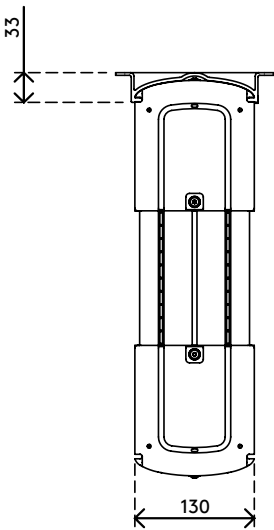

35.100

35.103

Viewlite computer holder - desk 100 / desk 103

Ideal for small format/mini tower computers, this holder snugly accommodates most PCs and is easy to mount vertically or horizontally.

- Mounts underneath desktop
- Includes large mounting brackets to get around desk frame
- Max. dimensions CPU vertically between 96 - 147 mm (3,8" - 5,8") wide and 240 - 390 mm high (9,4" - 15,4")
- Max. dimensions CPU horizontally between 240 - 390 mm (9,4" - 15,4") wide and 96 - 147 mm (3,8" - 5,8") high
- Height and width adjustable
- Max. weight capacity of 30 kg (66,1 lb)
- Made of recycled ABS
- Easy to (un)mount

Warranty

years

viewlite

horizontal/vertical

96 - 147 mm
(3,7 - 5,7")

240 - 390 mm
(9,4 - 15,3")

30 kg (66,1 lb)

viewlite

35.200

35.203

Viewlite computer holder - desk 200 / desk 203

Ideal for desktop/workstation computers, this holder snugly accommodates most PCs and is easy to mount vertically or horizontally.

- Mounts underneath desktop
- Includes large mounting brackets to get around desk frame
- Max. dimensions CPU vertically between 156 - 205 mm (6,1" - 8,1") wide and 390 - 570 mm (15,4" - 22,4") high
- Max. dimensions CPU horizontally between 390 - 570 mm (15,4" - 22,4") wide and 156 - 205 mm (6,1" - 8,1") high
- Height and width adjustable
- Max. weight capacity of 30 kg (66,1 lb)
- Made of recycled ABS
- Easy to (un)mount

Warranty

15

years

viewlite

horizontal/vertical

156 - 205 mm
(6,1 - 8,0")

390 - 570 mm
(15,3 - 22,4")

30 kg (66,1 lb)