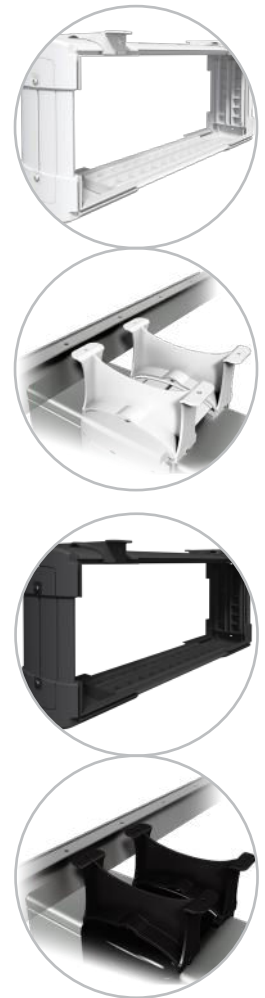

35.100

35.103

Viewlite computer holder - desk 100 / desk 103

Ideal for small format/mini tower computers, this holder snugly accommodates most PCs and is easy to mount vertically or horizontally.

- Mounts underneath desktop
- Includes large mounting brackets to get around desk frame
- Max. dimensions CPU vertically between 96 - 147 mm (3,8" - 5,8") wide and 240 - 390 mm high (9,4" - 15,4")
- Max. dimensions CPU horizontally between 240 - 390 mm (9,4" - 15,4") wide and 96 - 147 mm (3,8" - 5,8") high
- Height and width adjustable
- Max. weight capacity of 30 kg (66,1 lb)
- Made of recycled ABS
- Easy to (un)mount

Warranty

years

viewlite

horizontal/vertical

96 - 147 mm
(3,7 - 5,7")

240 - 390 mm
(9,4 - 15,3")

30 kg (66,1 lb)

viewlite

35.200

35.203

Viewlite computer holder - desk 200 / desk 203

Ideal for desktop/workstation computers, this holder snugly accommodates most PCs and is easy to mount vertically or horizontally.

- Mounts underneath desktop
- Includes large mounting brackets to get around desk frame
- Max. dimensions CPU vertically between 156 - 205 mm (6,1" - 8,1") wide and 390 - 570 mm (15,4" - 22,4") high
- Max. dimensions CPU horizontally between 390 - 570 mm (15,4" - 22,4") wide and 156 - 205 mm (6,1" - 8,1") high
- Height and width adjustable
- Max. weight capacity of 30 kg (66,1 lb)
- Made of recycled ABS
- Easy to (un)mount

Warranty

15

years

viewlite

horizontal/vertical

156 - 205 mm
(6,1 - 8,0")

390 - 570 mm
(15,3 - 22,4")

30 kg (66,1 lb)