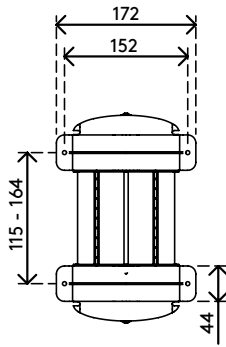

35.100

35.103

Viewlite computer holder - desk 100 / desk 103

Ideal for small format/mini tower computers, this holder snugly accommodates most PCs and is easy to mount vertically or horizontally.

- Mounts underneath desktop
- Includes large mounting brackets to get around desk frame
- Max. dimensions CPU vertically between 96 - 147 mm (3,8" - 5,8") wide and 240 - 390 mm high (9,4" - 15,4")
- Max. dimensions CPU horizontally between 240 - 390 mm (9,4" - 15,4") wide and 96 - 147 mm (3,8" - 5,8") high
- Height and width adjustable
- Max. weight capacity of 30 kg (66,1 lb)
- Made of recycled ABS
- Easy to (un)mount

Warranty

years

viewlite

horizontal/vertical

96 - 147 mm
(3,7 - 5,7")

240 - 390 mm
(9,4 - 15,3")

30 kg (66,1 lb)

viewlite

35.200

35.203

Viewlite computer holder - desk 200 / desk 203

Ideal for desktop/workstation computers, this holder snugly accommodates most PCs and is easy to mount vertically or horizontally.

- Mounts underneath desktop
- Includes large mounting brackets to get around desk frame
- Max. dimensions CPU vertically between 156 - 205 mm (6,1" - 8,1") wide and 390 - 570 mm (15,4" - 22,4") high
- Max. dimensions CPU horizontally between 390 - 570 mm (15,4" - 22,4") wide and 156 - 205 mm (6,1" - 8,1") high
- Height and width adjustable
- Max. weight capacity of 30 kg (66,1 lb)
- Made of recycled ABS
- Easy to (un)mount

Warranty

15

years

viewlite

horizontal/vertical

156 - 205 mm
(6,1 - 8,0")

390 - 570 mm
(15,3 - 22,4")

30 kg (66,1 lb)