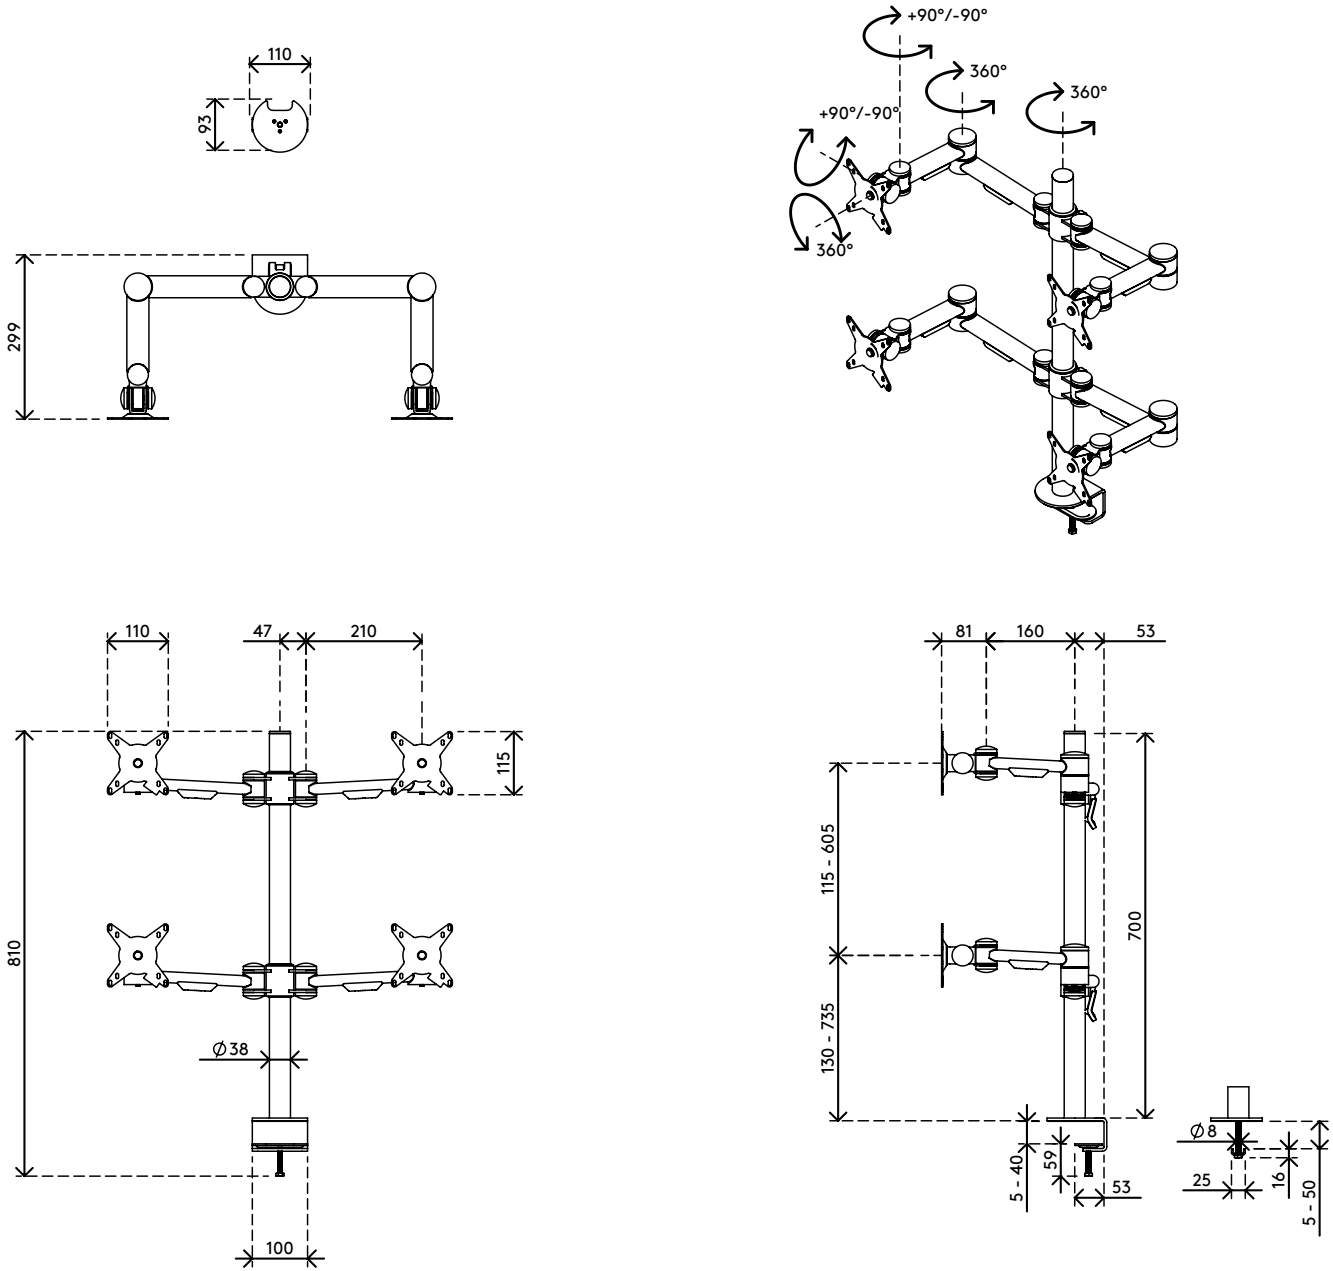

52.622

Viewmate monitor arm - desk 622

With each of the four arms being height and depth adjustable, this monitor arm makes a great quadruple monitor set-up. The clamp levers make height adjustment a breeze. An ergonomic design that is robust, cost-effective and easy to use.

- Static height adjustment
- Independent depth adjustment
- Fitted with cable covers and cable loop ties to guide cables tidily
- Main components made of steel
- VESA MIS-D 75 x 75/100 x 100 mm compatible
- Monitor: tilt +90°/-90°, swivel +90°/-90°, rotate 360°
- Arm: swivel +90°/-90°
- Weight capacity max. 12 kg (26,5 lb) per monitor
- Comes with a desk clamp mount and bolt-through desk mount
- Suitable for a desktop thickness of 5 up to 40 mm (0,2" - 1,6") (clamp) or 50 mm (2,0") (bolt through)
- Monitor size limit: width 874 mm (34,4") - height 477 mm (18,8")
- Easy to adjust in height using a clamp lever

Warranty

years

viewmate ^x

+90°/-90°

+90°/-90°

360°

874 mm (34,4")

477 mm (18,8")

75 x 75/100 x 100

(4x) 12 kg (26,5 lb)

Viewmate monitor arm - desk 622

52.622

995 x 305 x 105 mm

1 pcs

silver

10,4 kg