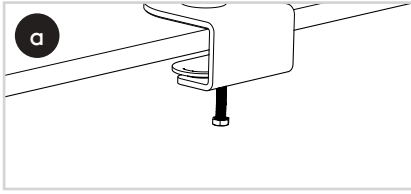

viewmate^x

or/of/oder/ou/o