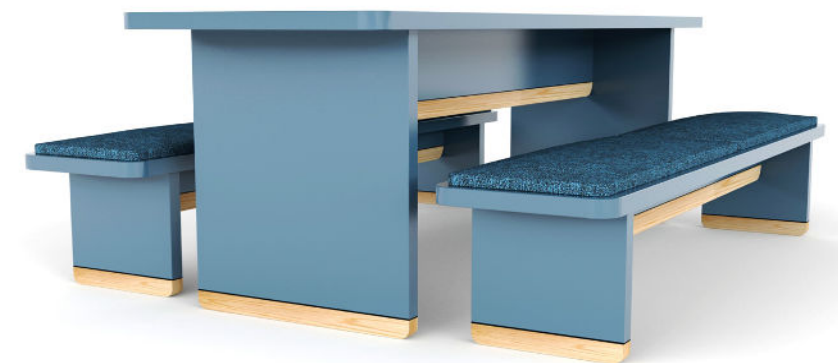

WYVIS

Wyvis provides a really relaxed aesthetic, with its curved edges and seat pads, allowing you to create a really inviting dining or breakout space. Available in the laminated finish and upholstery to meet your needs Wyvis is available in dining height as standard and from 800mm to 1600mm wide with the option of power modules so you can stay connected at all times.

Wyvis Seating & Table Collection

Product image	Code	Description	Dimensions mm
	WYV 1	A table and 2 bench set offering 36mm thick laminated mdf legs and tops with upholstered cushions.	W 800 x D 1430 x H 750
	WYV 2	A table and 2 bench set offering 36mm thick laminated mdf legs and tops with upholstered cushions.	W 1000 x D 1430 x H 750
	WYV 3	A table and 2 bench set offering 36mm thick laminated mdf legs and tops with upholstered cushions.	W 1200 x D 1430 x H 750
	WYV 4	A table and 2 bench set offering 36mm thick laminated mdf legs and tops with upholstered cushions.	W 1400 x D 1430 x H 750
	WYV 5	A table and 2 bench set offering 36mm thick laminated mdf legs and tops with upholstered cushions.	W 1600 x D 1430 x H 750