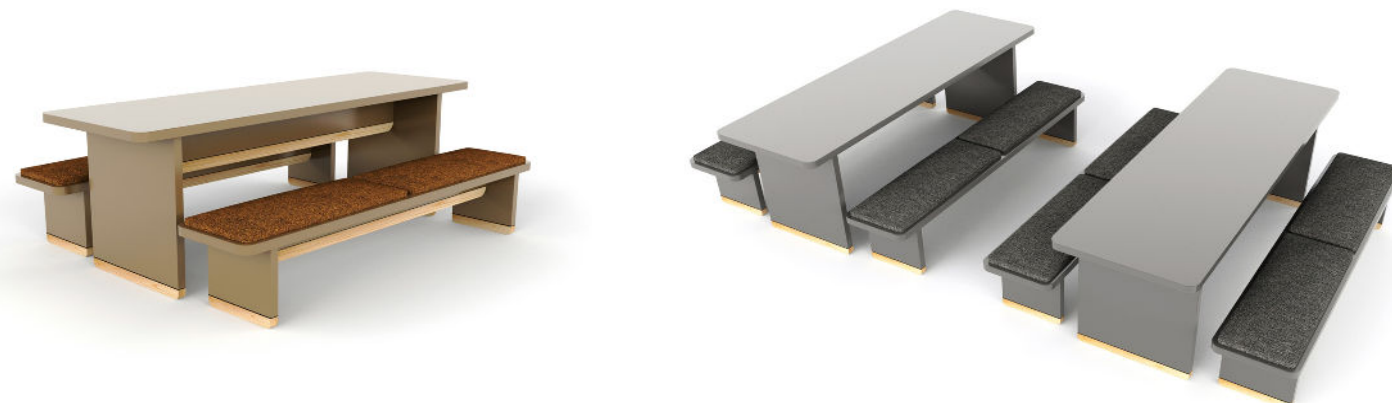

WYVIS

Wyvis provides a really relaxed aesthetic, with its curved edges and seat pads, allowing you to create a really inviting dining or breakout space. Available in the laminated finish and upholstery to meet your needs Wyvis is available in dining height as standard and from 800mm to 1600mm wide with the option of power modules so you can stay connected at all times.

Wyvis Seating & Table Collection

Product image	Code	Description	Dimensions mm
	WYV 1	A table and 2 bench set offering 36mm thick laminated mdf legs and tops with upholstered cushions.	W 800 x D 1430 x H 750
	WYV 2	A table and 2 bench set offering 36mm thick laminated mdf legs and tops with upholstered cushions.	W 1000 x D 1430 x H 750
	WYV 3	A table and 2 bench set offering 36mm thick laminated mdf legs and tops with upholstered cushions.	W 1200 x D 1430 x H 750
	WYV 4	A table and 2 bench set offering 36mm thick laminated mdf legs and tops with upholstered cushions.	W 1400 x D 1430 x H 750
	WYV 5	A table and 2 bench set offering 36mm thick laminated mdf legs and tops with upholstered cushions.	W 1600 x D 1430 x H 750