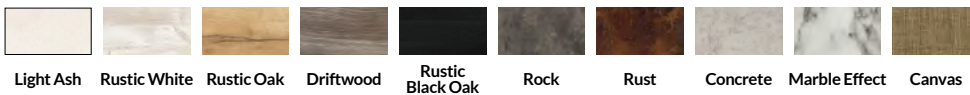

Cutline edge
top thickness 25mm

Cutline Standard Laminate

Cutline Rustic

Cutline Fenix

Cutline Forbo (ply core)

MFC
top thickness 25mm

MFC Finishes