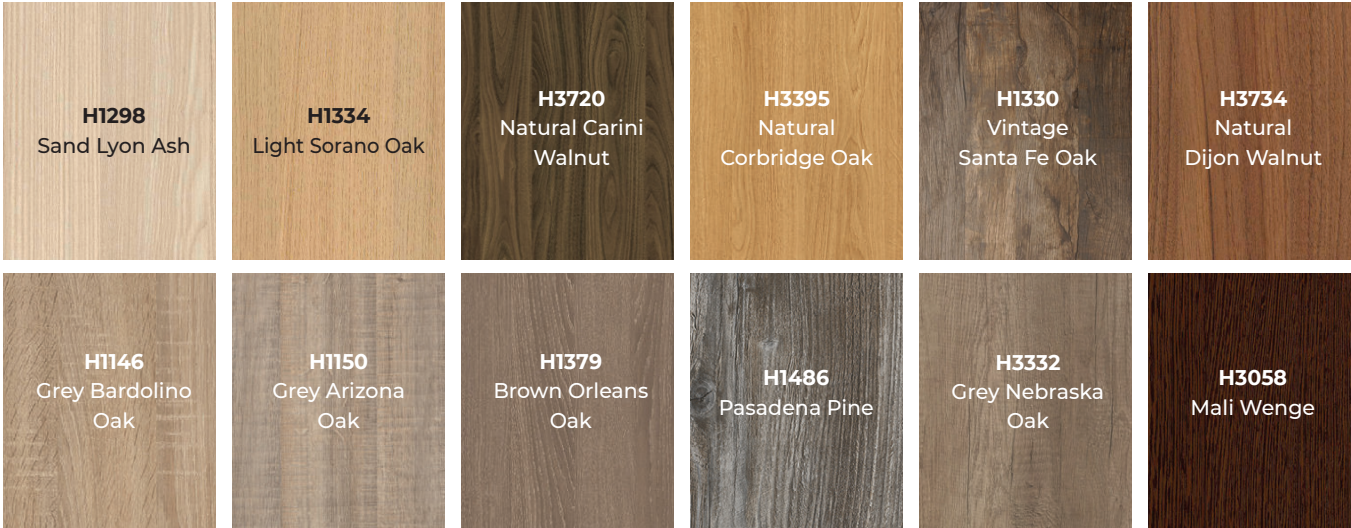

W: 3600
D: 820
H: 1500

ZC2 Shield

W: 3600
D: 820
H: 1500

ZB2 Shield

W: 3320
D: 823
H: 1500

FINISHES

Plain Colour Laminates

PEDESTAL

Woodgrain Laminates

The internal desk faces of all reception desks are finished in Egger W980 Platinum White laminate.
The flush plinth is finished in Aluminium laminate.

DELIVERING FURNITURE SOLUTIONS SINCE 1997