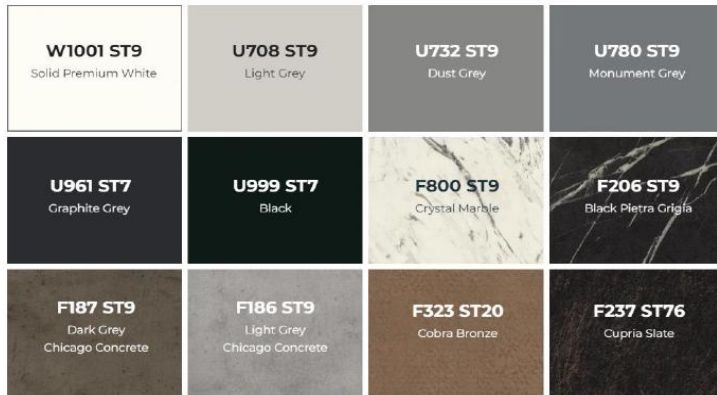

W: 3600
D: 820
H: 1500

ZC2 Shield

W: 3600
D: 820
H: 1500

ZB2 Shield

W: 3320
D: 823
H: 1500

FINISHES

Monochrome Colours & Material Reproduction Laminates

Muted Coloured Laminates

Woodgrain Laminates

OPTIONAL EXTRAS

Adjustable height desktop:
Push button, silent, motor driven
ALL DESK RANGES

Logo Panel:
XPRESSION, CLASSIC & ZED

Pedestal:
White powder coated
three drawer, slimline, mobile
300mm w x 570mm d x 600mm h

The internal desk faces of all reception desks are finished in Egger W980 Platinum White laminate. Zed, Classic and Eclipse have a flush plinth in Aluminium laminate.

DELIVERING FURNITURE SOLUTIONS SINCE 1997