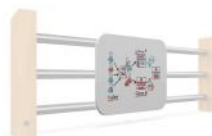

Double Cable Tray
White
CDW

Cable Spine
CCS

Cable Conduit
CCD

Cable Containment
Box
CCB

Accessories

Zee Seat
ZDD-BST

Freestanding Screen
FSS

Round Corner Screen
INR

Flat Top Screen
INF

Rails
RAI

Movable Rail Screen -
size 1
M1S

Movable Rail Screen -
size 2
M2S

Movable Rail
Whiteboard
MWB

Single Lamp
LSG

Double Lamp
LBD

Finishes