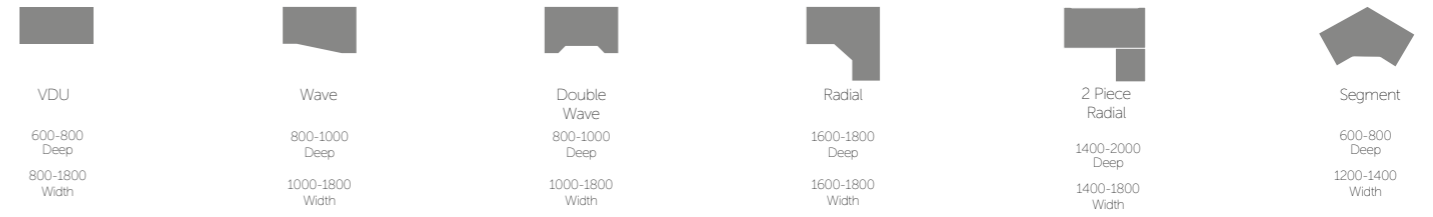

DESKTOP SHAPES